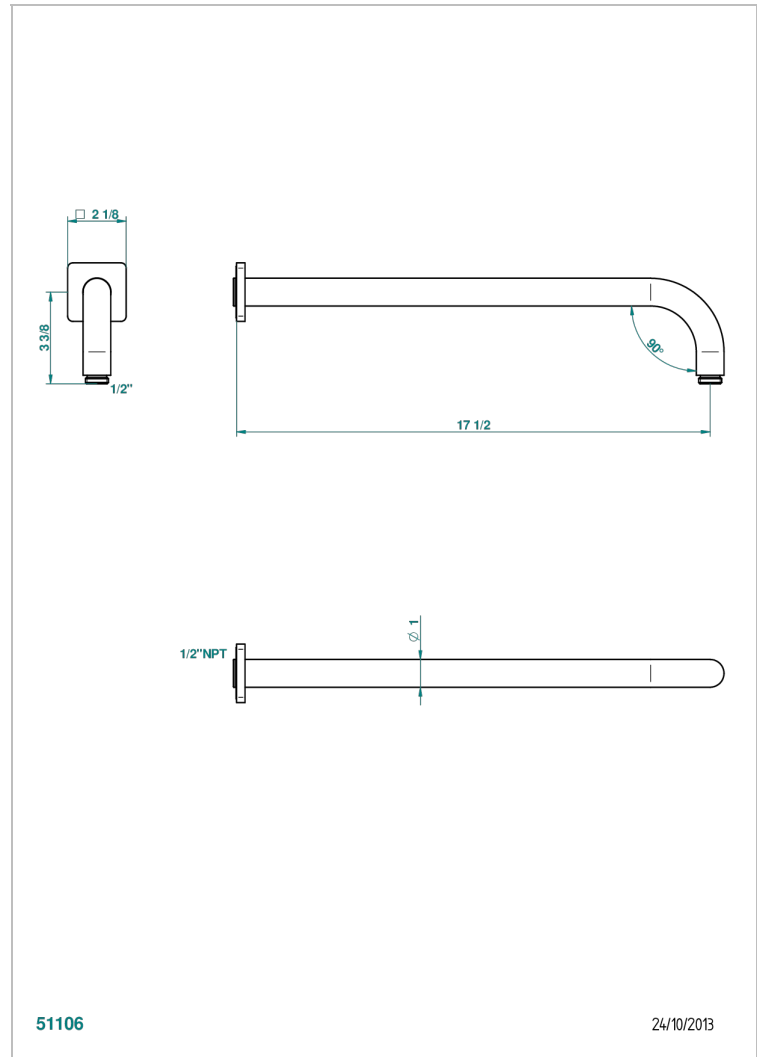

# PROFIL LALIQUE CLEAR CRYSTAL WITH LEVER HANDLES

A6H-84L/US

Horizontal shower arm, 90°, lg: 17"

## CHARACTERISTIC

- Profil Lalique clear crystal with lever handles
- Horizontal shower arm, 90°, lg: 17"