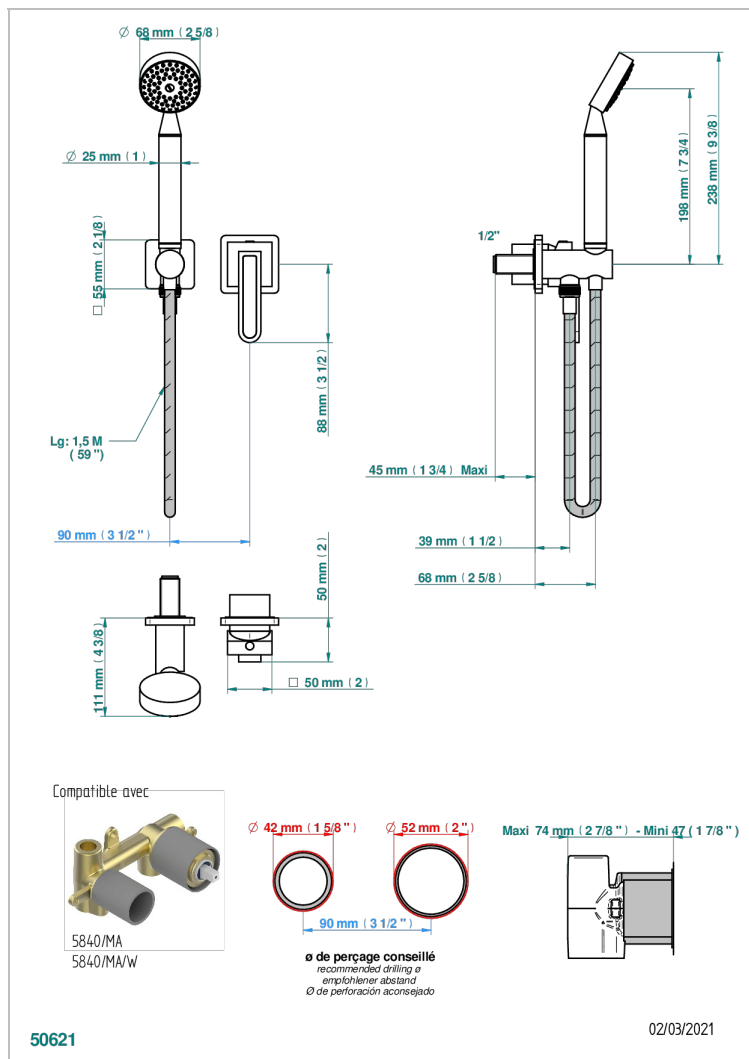

# PROFIL BLACK ONYX WITH LEVER

A6P-6561B

Trim only for wall mixer with complete handshower on hook

## CHARACTERISTIC

- Profil black Onyx with lever
- Trim only for wall mixer with complete handshower on hook

## TECHNICAL SPECS

- Recommandé : 3 bars (max. 5 bars) - Advised : 43,5 psi (max. 72 psi)
- 9,5 l/min à 3 bars (2.5 gpm at 43.5 psi)

## RELATED SKU'S

- Ref. G00-5840/MA Rough parts for concealed wall-mounted mixer with 1/2" outlet