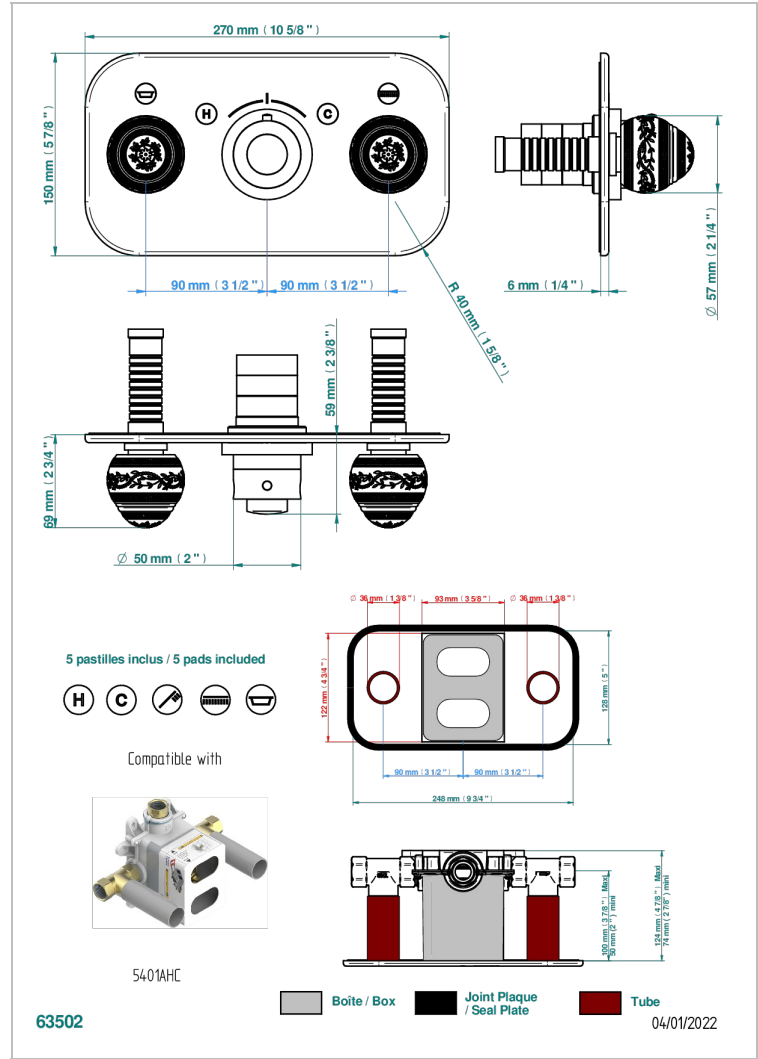

MARQUISE GOLD DECOR

A7F-5401BEH

THG
PARIS

Trim for thermostatic mixer with 2 valves item to be installed horizontal . to adapt on 5 401AHC or 5 401AHM

CHARACTERISTIC

- Marquise gold decor
- Trim for thermostatic mixer with 2 valves item to be installed horizontal . to adapt on 5 401AHC or 5 401AHM

RELATED SKU'S

- Ref. G00-5401AHC 3/4" THG thermostat, 60 l/mn with two valves with wax cartridge delivered with a built-in box, without trim - to be installed horizontal (for installation with cross handle)
- Ref. G00-5401AHM 3/4" THG thermostat, 60 l/mn with two valves with wax cartridge delivered with a built-in box, without trim - to be installed horizontal (for installation with lever handle)