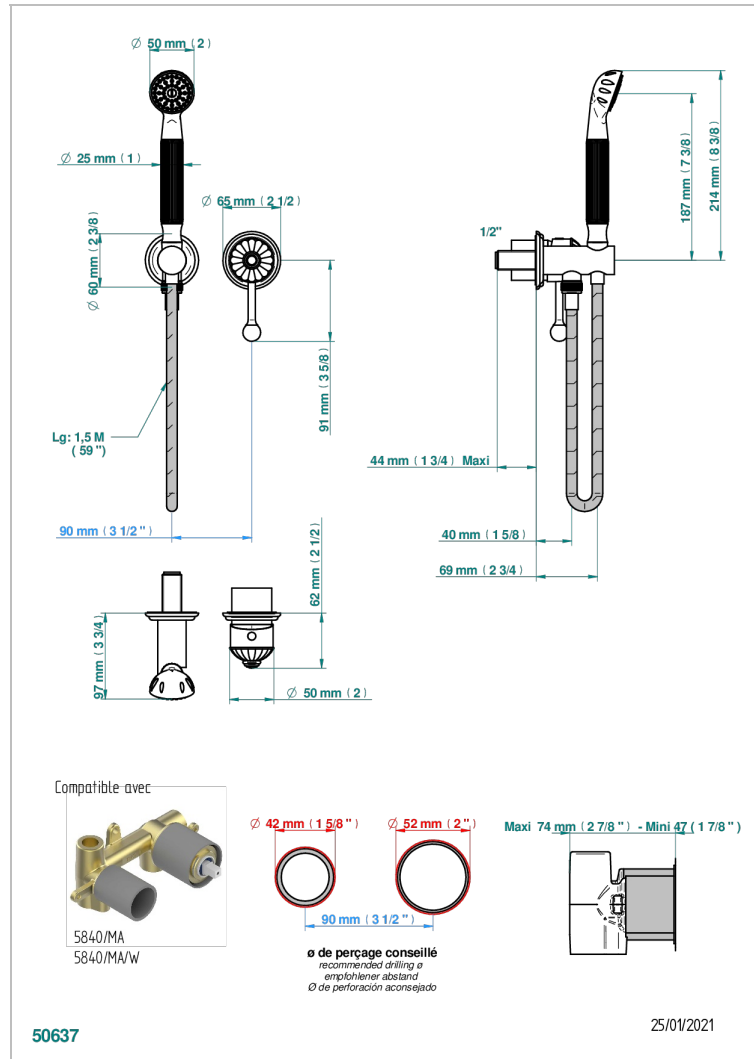

VOGUE MALACHITE

A8M-6561B

Trim only for wall mixer with complete handshower on hook

THG[®]
PARIS

CHARACTERISTIC

- Vogue Malachite
- Trim only for wall mixer with complete handshower on hook

TECHNICAL SPECS

- Recommandé : 3 bars (max. 5 bars) - Advised : 43,5 psi (max. 72 psi)
- 9,5 l/min à 3 bars (2.5 gpm at 43.5 psi)

RELATED SKU'S

- Ref. G00-5840/MA Rough parts for concealed wall-mounted mixer with 1/2" outlet

AVAILABLE FINITIONS

Antique nickel - H28
Blush PVD - H62
Brass color PVD - H49
Brown bronze color PVD - F33
Gold color PVD - H52
Graphite PVD - H64