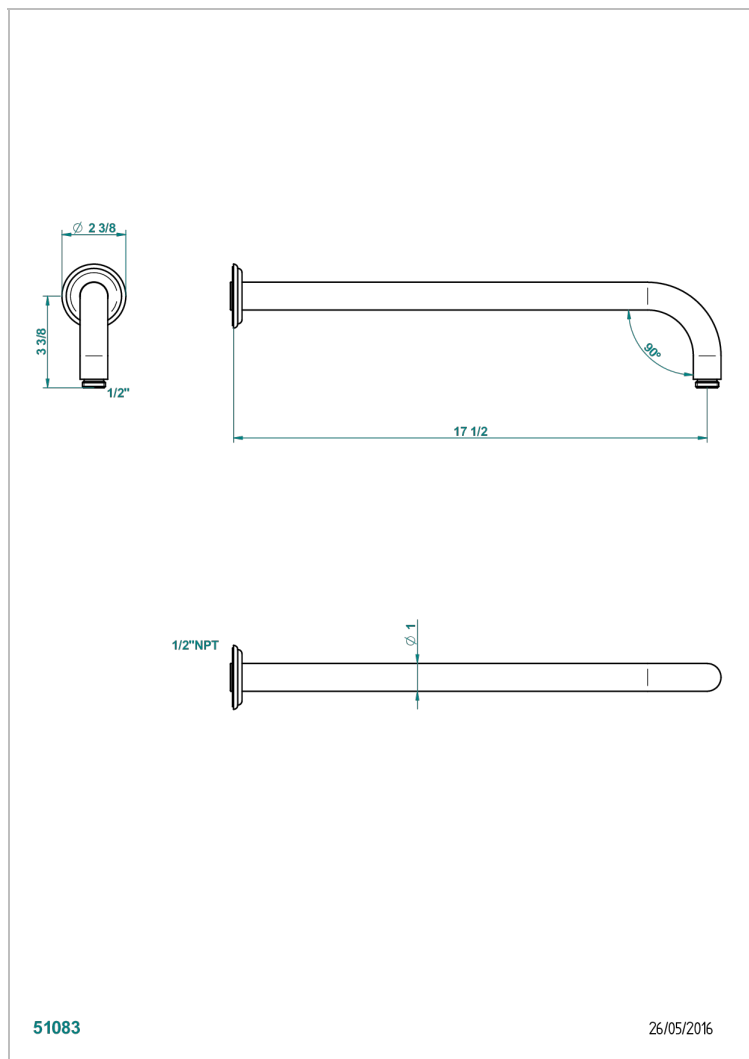

JAIPUR SATINY CRYSTAL

A9B-84L/US

Horizontal shower arm, 90°, lg: 17"

THG[®]
PARIS

CHARACTERISTIC

- Jaipur satiny crystal
- Horizontal shower arm, 90°, lg: 17"

AVAILABLE FINITIONS

Blush PVD - H62
Brass color PVD - H49
Brown bronze color PVD - F33
Chrome polished - A02
Chrome polished / gold polished - G02
Copper antique matt, coated - H07

Matt nickel (American satin) - C01
Matt nickel color PVD - H56
Nickel antique / Sovereign - H28
Nickel color PVD - H55
Nickel polished - B01
Silver polished, antique - H03

Soft gold - F30
Soft matt gold - F31
Umber PVD - H66