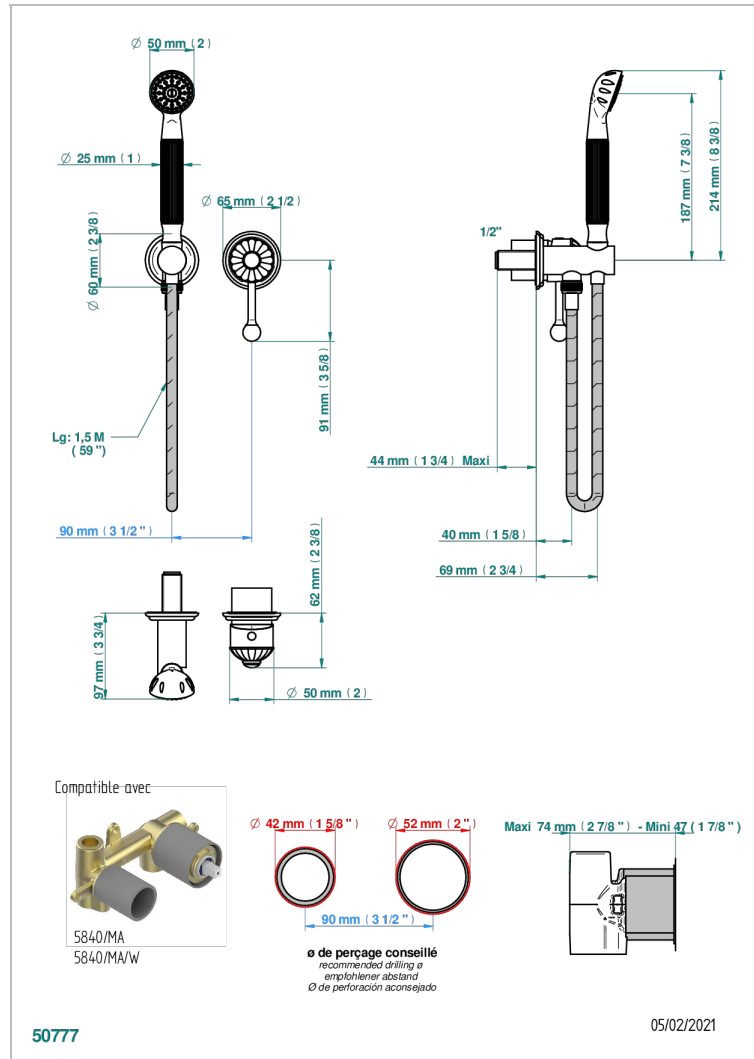

# JAIPUR BLACK ONYX

A9C-6561B

Trim only for wall mixer with complete handshower on hook

## CHARACTERISTIC

- Jaipur black Onyx
- Trim only for wall mixer with complete handshower on hook

## TECHNICAL SPECS

- Recommandé : 3 bars (max. 5 bars) - Advised : 43,5 psi (max. 72 psi)
- 9,5 l/min à 3 bars (2.5 gpm at 43.5 psi)

## RELATED SKU'S

- Ref. G00-5840/MA Rough parts for concealed wall-mounted mixer with 1/2" outlet