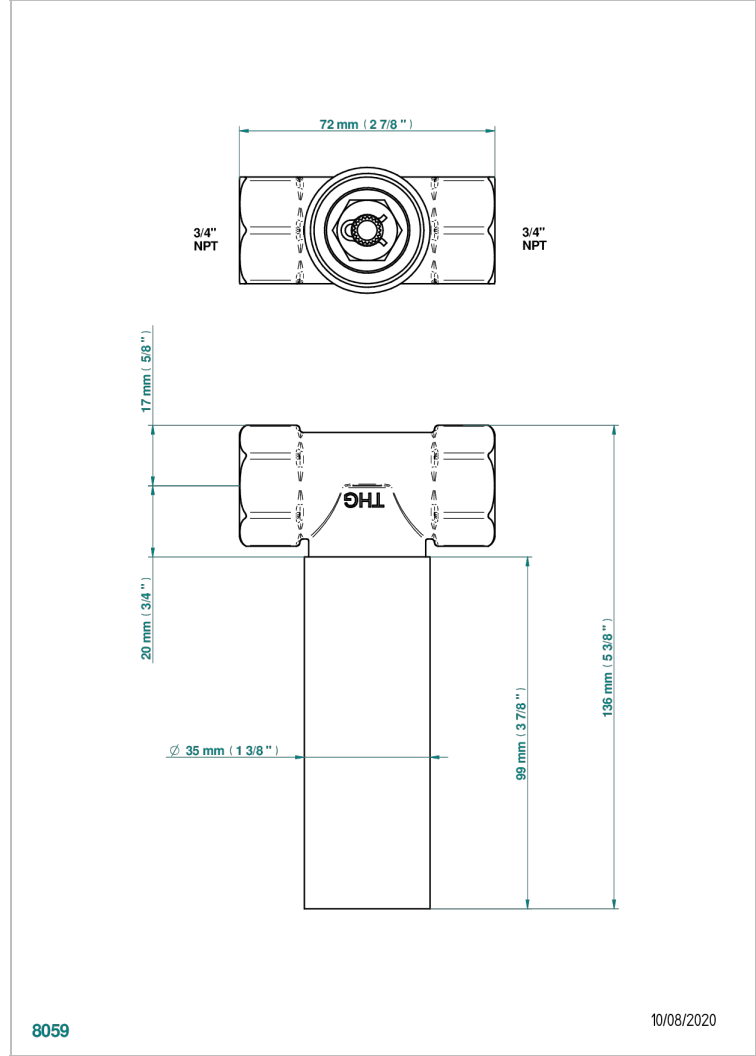

GENERAL PRODUCTS

G00-32HUSA

3/4" Volume control wall valve with ceramic cartridge counterclockwise

8059

10/08/2020

CHARACTERISTIC

- General Products
- 3/4" Volume control wall valve with ceramic cartridge counterclockwise

AVAILABLE FINITIONS

Brass, cast only - A00