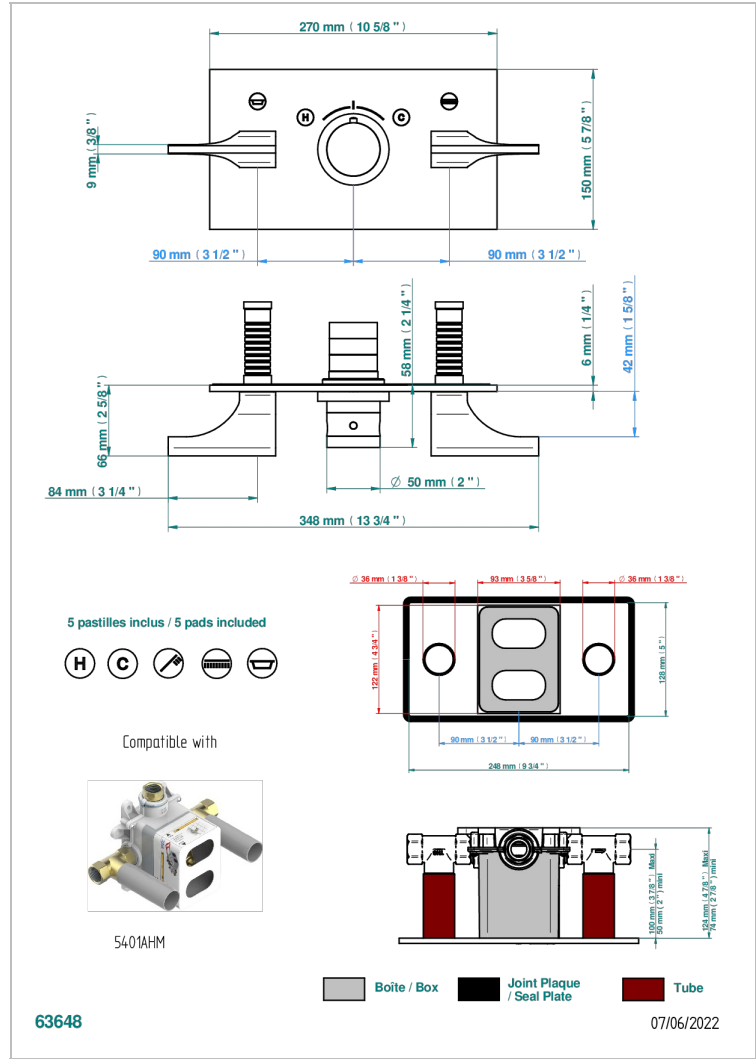

Trim for thermostatic mixer with 2 valves item to be installed horizontal . to adapt on 5 401AHC or 5 401AHM

CHARACTERISTIC

- Pure
- Trim for thermostatic mixer with 2 valves item to be installed horizontal . to adapt on 5 401AHC or 5 401AHM

RELATED SKU'S

- Ref. G00-5401AHC 3/4" THG thermostat, 60 l/mn with two valves with wax cartridge delivered with a built-in box, without trim - to be installed horizontal (for installation with cross handle)
- Ref. G00-5401AHM 3/4" THG thermostat, 60 l/mn with two valves with wax cartridge delivered with a built-in box, without trim - to be installed horizontal (for installation with lever handle)