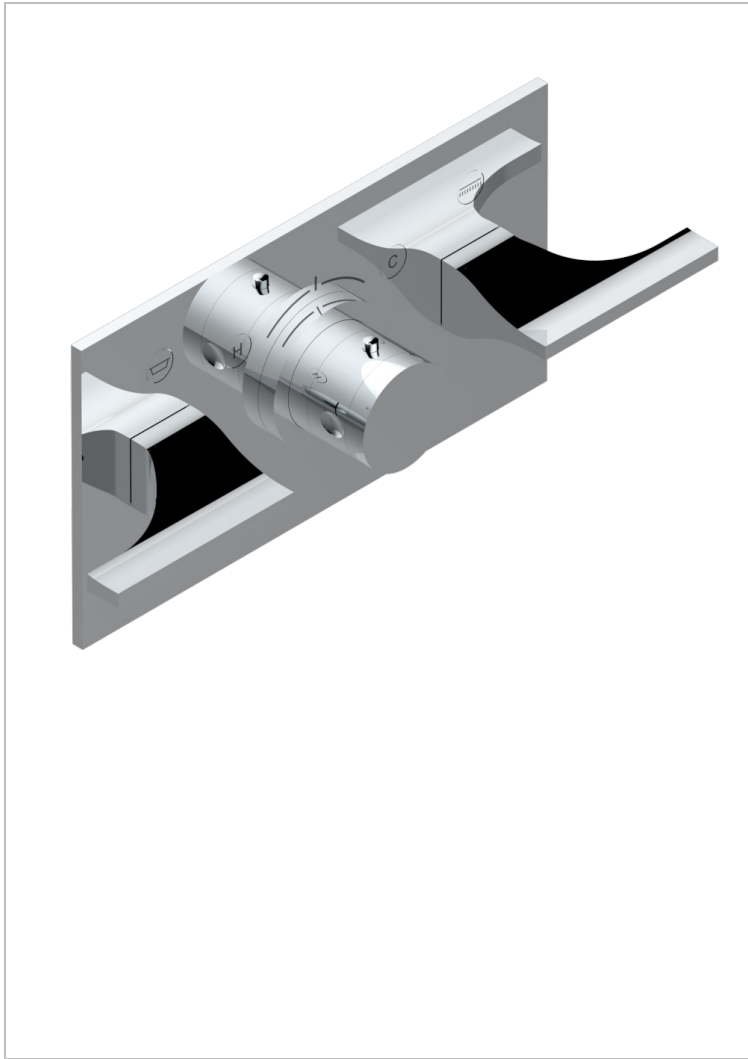

Trim for thermostatic mixer with 2 valves item to be installed horizontal . to adapt on 5 401AHC or 5 401AHM

CHARACTERISTIC

- Pure
- Trim for thermostatic mixer with 2 valves item to be installed horizontal . to adapt on 5 401AHC or 5 401AHM

RELATED SKU'S

- Ref. G00-5401AHC 3/4" THG thermostat, 60 l/mn with two valves with wax cartridge delivered with a built-in box, without trim - to be installed horizontal (for installation with cross handle)
- Ref. G00-5401AHM 3/4" THG thermostat, 60 l/mn with two valves with wax cartridge delivered with a built-in box, without trim - to be installed horizontal (for installation with lever handle)