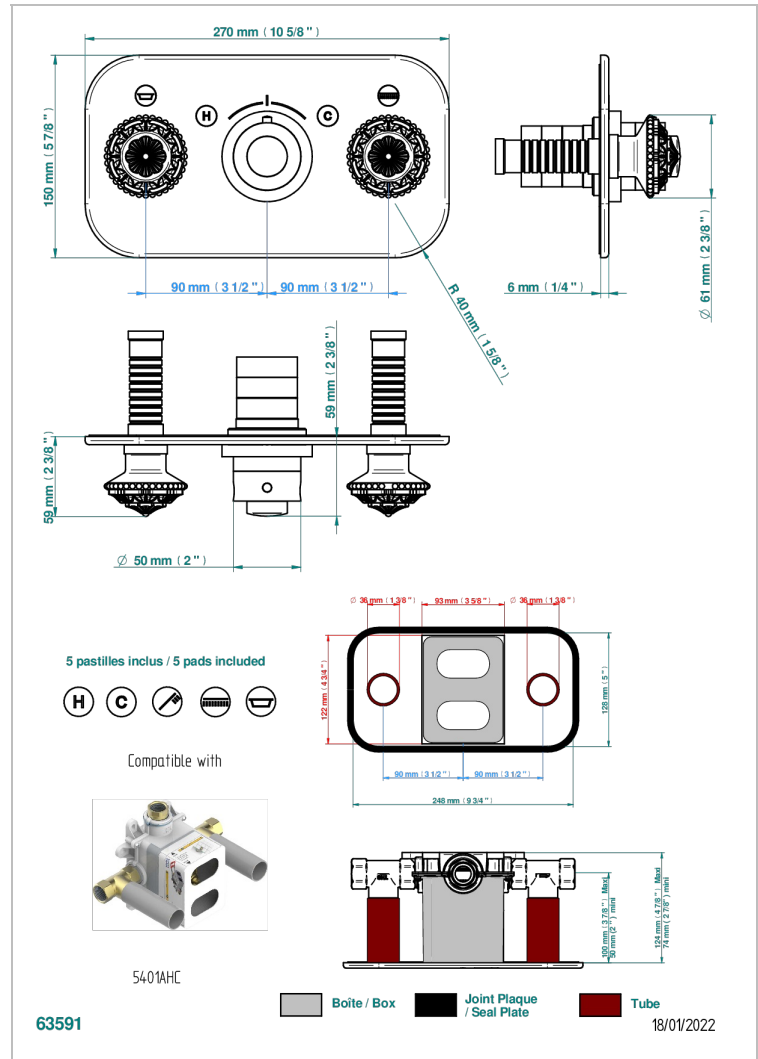

Trim for thermostatic mixer with 2 valves item to be installed horizontal . to adapt on 5 401AHC or 5 401AHM

CHARACTERISTIC

- Versailles
- Trim for thermostatic mixer with 2 valves item to be installed horizontal . to adapt on 5 401AHC or 5 401AHM

RELATED SKU'S

- Ref. G00-5401AHC 3/4" THG thermostat, 60 l/mn with two valves with wax cartridge delivered with a built-in box, without trim - to be installed horizontal (for installation with cross handle)
- Ref. G00-5401AHM 3/4" THG thermostat, 60 l/mn with two valves with wax cartridge delivered with a built-in box, without trim - to be installed horizontal (for installation with lever handle)