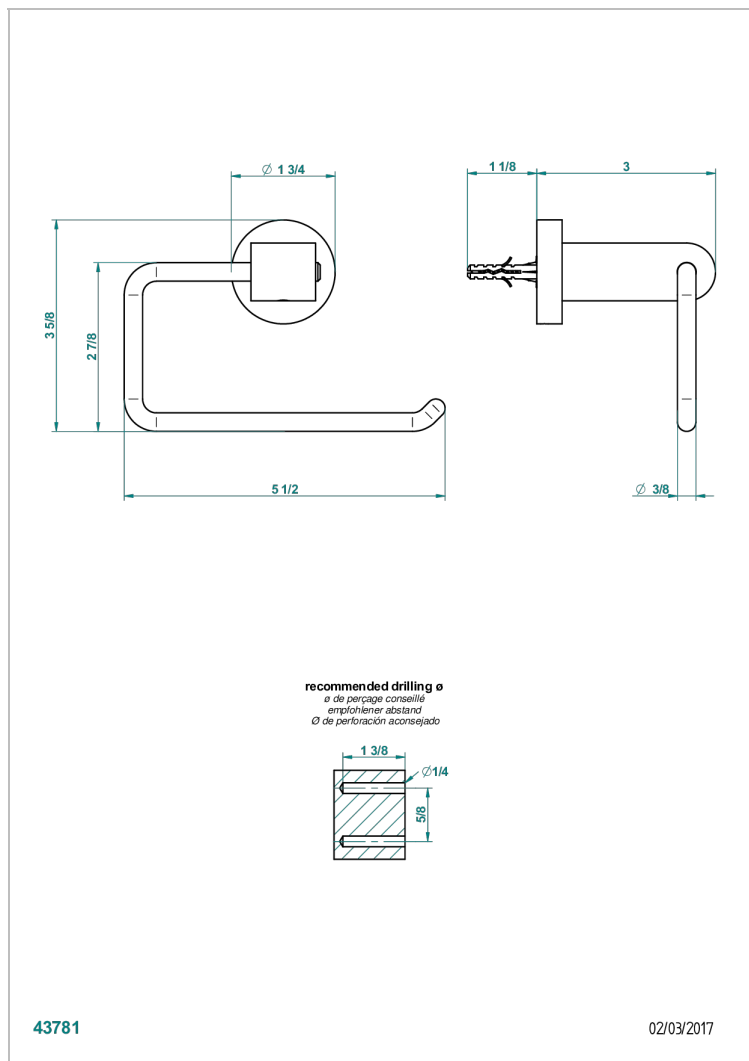

BELUGA WITH LEVER HANDLES

G1U-538A

Toilet paper holder, single mount without cover

CHARACTERISTIC

- Beluga with lever handles
- Toilet paper holder, single mount without cover

AVAILABLE FINITIONS

Blush PVD - H62
 Brass color PVD - H49
 Brown bronze color PVD - F33
 Chrome polished - A02
 Chrome polished / gold polished - G02
 Copper antique matt, coated - H07