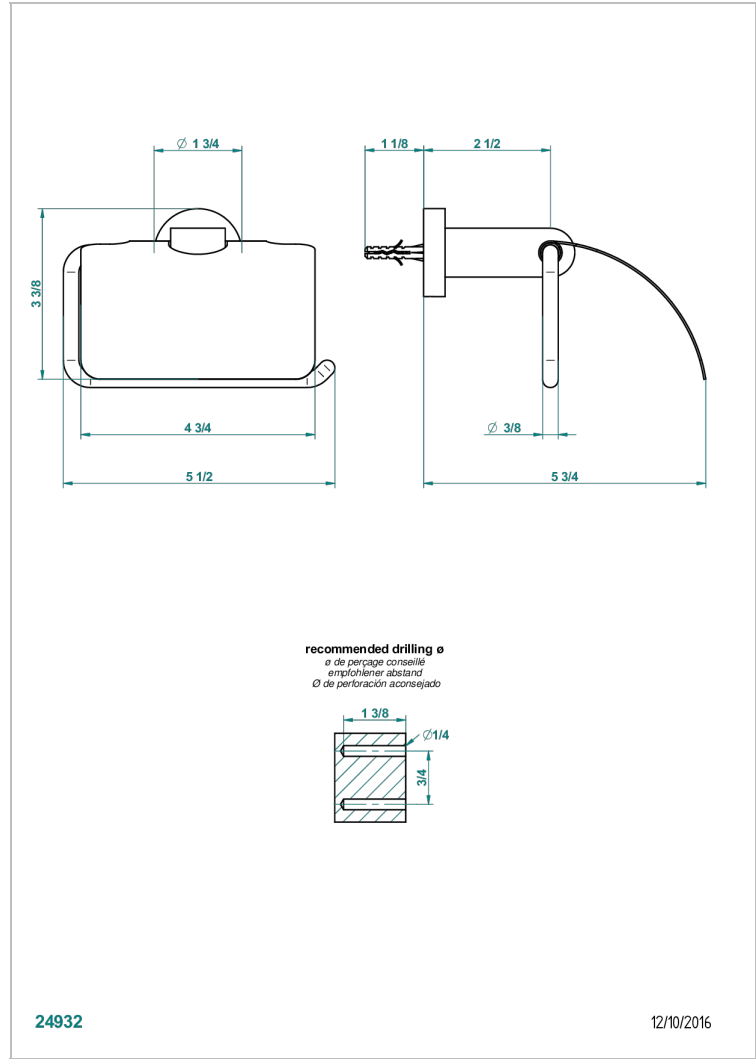

BELUGA WITH LEVER HANDLES

G1U-538AC

Toilet paper holder, single mount with cover

THG[®]
PARIS

24932

12/10/2016

CHARACTERISTIC

- Beluga with lever handles
- Toilet paper holder, single mount with cover