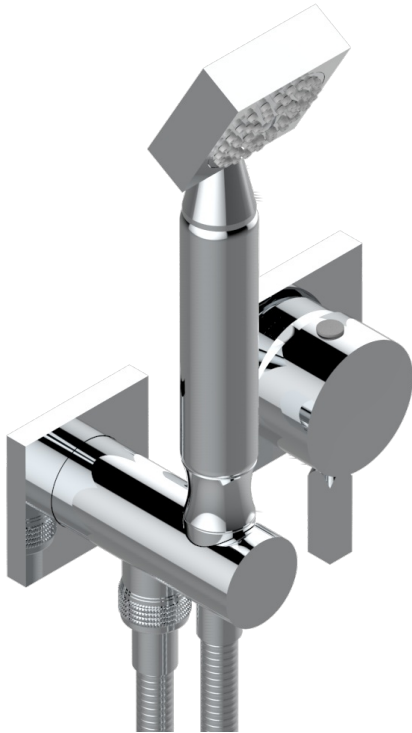

BELUGA WITH LEVER

G1U-6561B

Trim only for wall mixer with complete handshower on hook

CHARACTERISTIC

- Beluga with lever
- Trim only for wall mixer with complete handshower on hook

TECHNICAL SPECS

- Recommandé : 3 bars (max. 5 bars) - Advised : 43,5 psi (max. 72 psi)
- 9,5 l/min à 3 bars (2.5 gpm at 43.5 psi)

RELATED SKU'S

- Ref. G00-5840/MA Rough parts for concealed wall-mounted mixer with 1/2" outlet

AVAILABLE FINITIONS

Antique nickel - H28
Blush PVD - H62
Brass color PVD - H49
Brown bronze color PVD - F33
Gold color PVD - H52
Graphite PVD - H64

Lacquered antique silver (coated) - H03
Lacquered light bronze - D01
Matt Umber PVD - H67
Matt blush PVD - H60
Matt brass color PVD - H50
Matt brown bronze color PVD - F34

Matt chrome - C02
Matt gold - F07
Matt gold color PVD - H53
Matt graphite PVD - H65
Matt nickel (color finish) - C01
Matt nickel color PVD - H56

Nickel color PVD - H55
Polished chrome (color finish) - A02
Polished chrome / Polished gold (color finish) - G02
Polished gold (color finish) - F01
Polished nickel - B01
Soft gold - F30

Soft matt gold - F31
Umber PVD - H66
Varnished matt antique red copper (color finish) - H07