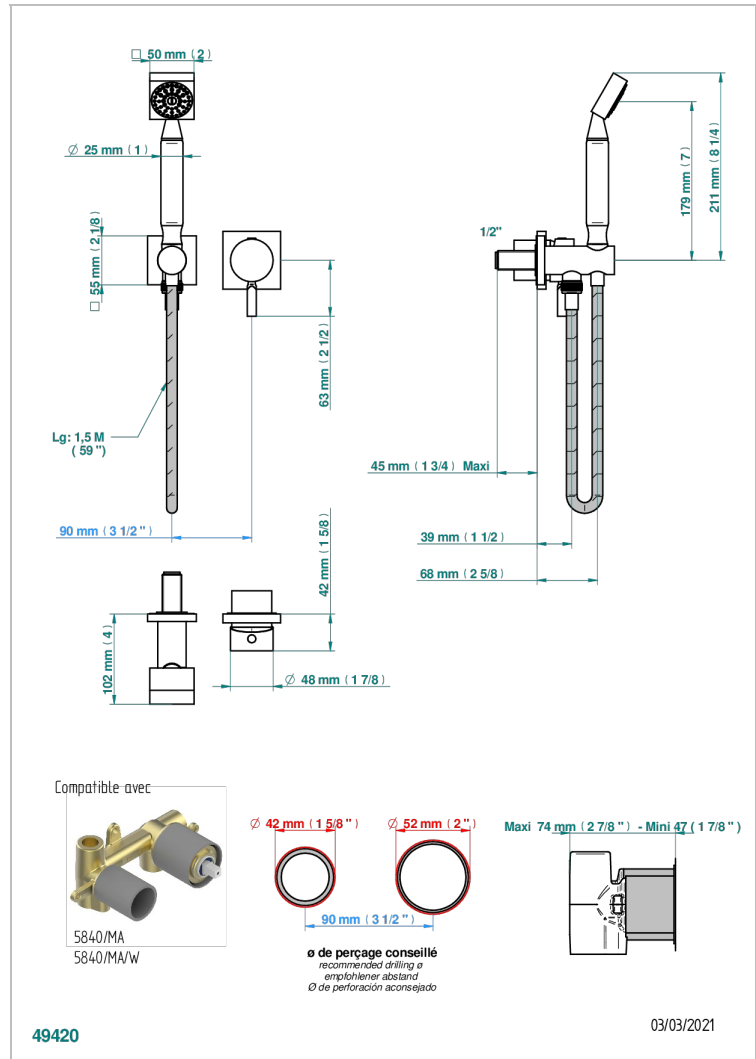

BELUGA WITH LEVER

G1U-6561B

Trim only for wall mixer with complete handshower on hook

CHARACTERISTIC

- Beluga with lever
- Trim only for wall mixer with complete handshower on hook

TECHNICAL SPECS

- Recommandé : 3 bars (max. 5 bars) - Advised : 43,5 psi (max. 72 psi)
- 9,5 l/min à 3 bars (2.5 gpm at 43.5 psi)

RELATED SKU'S

- Ref. G00-5840/MA Rough parts for concealed wall-mounted mixer with 1/2" outlet

AVAILABLE FINITIONS

Antique nickel - H28
Blush PVD - H62
Brass color PVD - H49
Brown bronze color PVD - F33
Gold color PVD - H52
Graphite PVD - H64