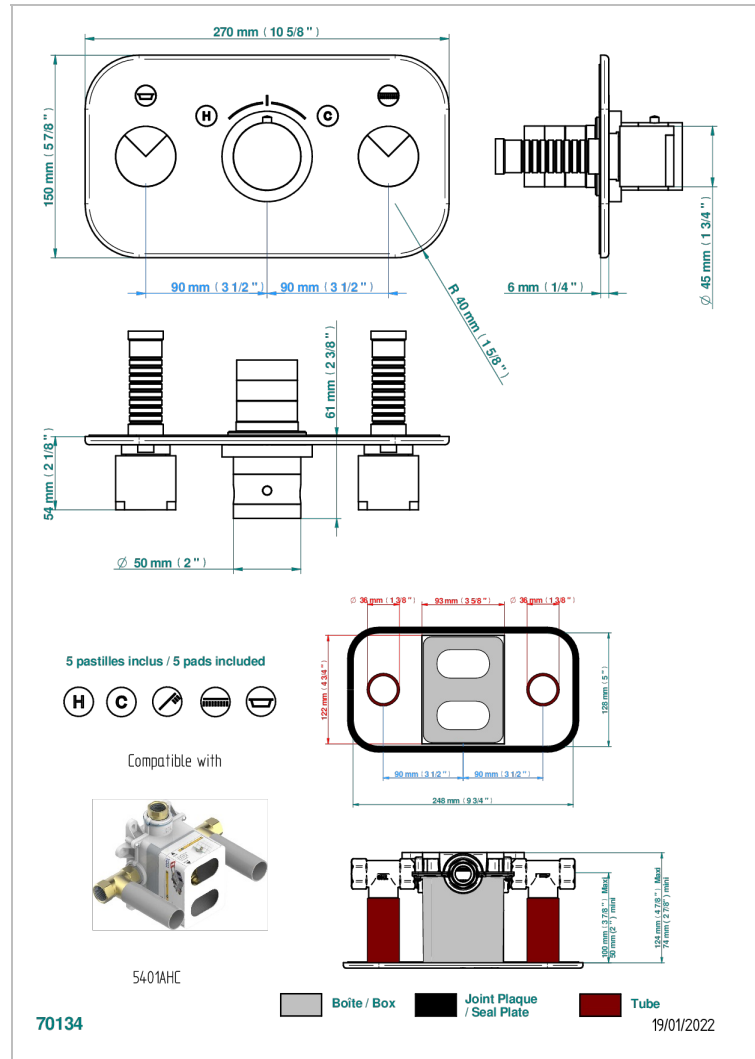

LE 9 HOWLITE

G2H-5401BEH

THG
PARIS

Trim for thermostatic mixer with 2 valves item to be installed horizontal . to adapt on 5 401AHC or 5 401AHM

CHARACTERISTIC

- Le 9 Howlite
- Trim for thermostatic mixer with 2 valves item to be installed horizontal . to adapt on 5 401AHC or 5 401AHM

RELATED SKU'S

- Ref. G00-5401AHC 3/4" THG thermostat, 60 l/mn with two valves with wax cartridge delivered with a built-in box, without trim - to be installed horizontal (for installation with cross handle)
- Ref. G00-5401AHM 3/4" THG thermostat, 60 l/mn with two valves with wax cartridge delivered with a built-in box, without trim - to be installed horizontal (for installation with lever handle)