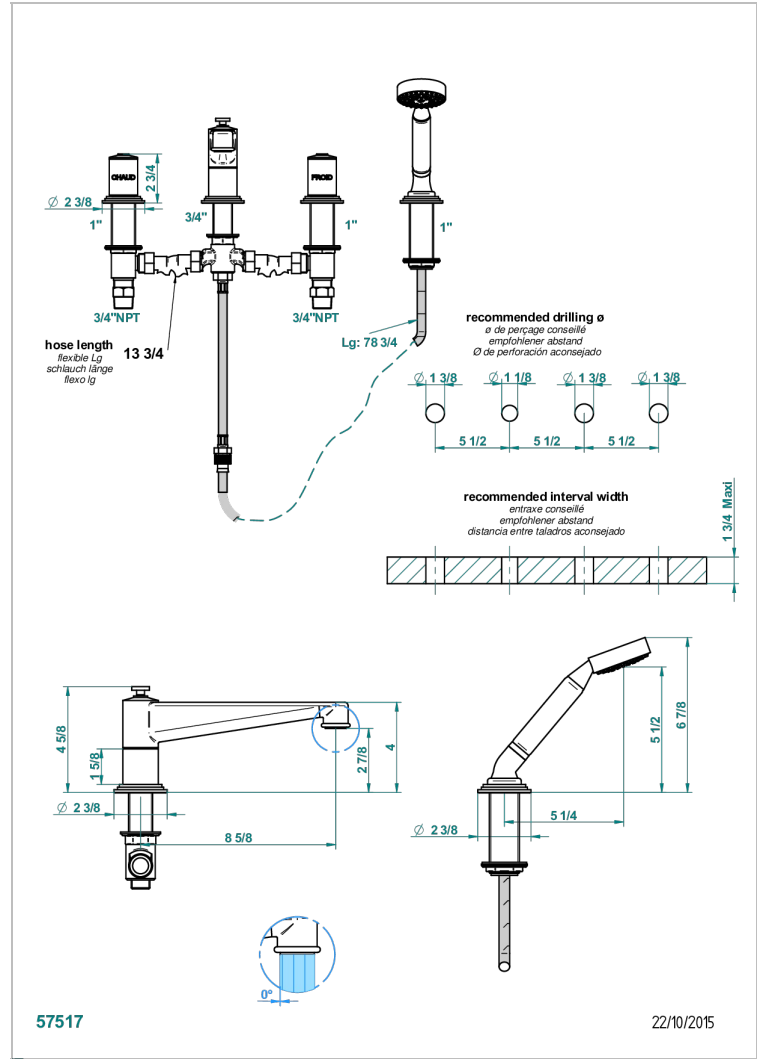

FAUBOURG BLACK PORCELAIN

G2L-112BSGUS

Roman tub set with diverter spout and handshower, 3/4" valves

THG[®]
PARIS

CHARACTERISTIC

- ASME : ASME A112.18.1-2011/CSA B125.1-11

STANDARDS

AVAILABLE FINITIONS

TECHNICAL SPECS

- Recommandé : 3 bars (max. 5 bars) - Advised : 43,5 psi (max. 72 psi)
- Bec : 35 l/min à 3 bars - Douchette : 9,5 l/min à 3 bars
- Spout : 9.26 gpm at 43.5 psi - Handshower : 2.5 gpm at 43.5 psi