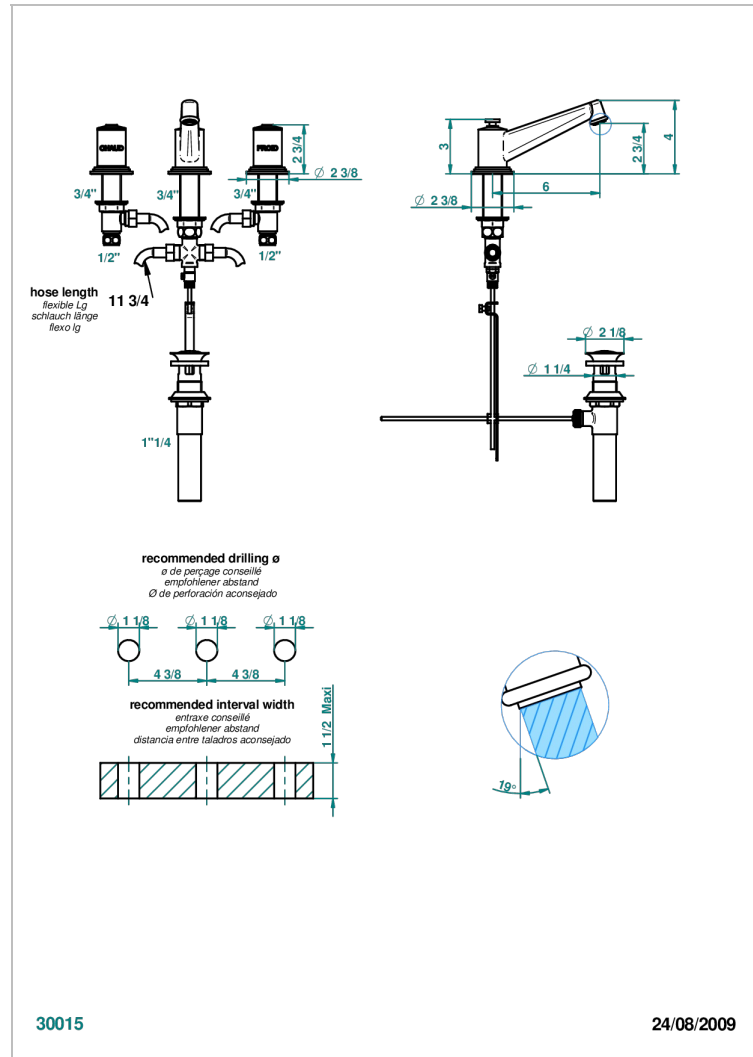

FAUBOURG BLACK PORCELAIN

G2L-152/US

Widespread lavatory set, high spout, with drain

THG[®]
PARIS

CHARACTERISTIC

- Faubourg black porcelain
- Widespread lavatory set, high spout, with drain

TECHNICAL SPECS

- Recommandé : 3 bars (max. 5 bars) - Advised : 43,5 psi (max. 72 psi)
- 5,7 l/min à 3 bars (1.5 gpm at 43.5 psi)
- 1.2 gpm on demand in accordance with California's rules

AVAILABLE FINITIONS

Blush PVD - H62
Brass color PVD - H49
Brown bronze color PVD - F33
Chrome polished - A02
Chrome polished / gold polished - G02
Gold color PVD - H52

Gold mat - F07
Gold polished - F01
Graphite PVD - H64
Matt Umber PVD - H67
Matt blush PVD - H60
Matt brass color PVD - H50

Matt brown bronze color PVD - F34
Matt chrome (American satin) - C02
Matt gold color PVD - H53
Matt graphite PVD - H65
Matt nickel (American satin) - C01
Matt nickel color PVD - H56

Nickel antique / Sovereign - H28
Nickel color PVD - H55
Nickel polished - B01
Soft gold - F30
Soft matt gold - F31
Umber PVD - H66