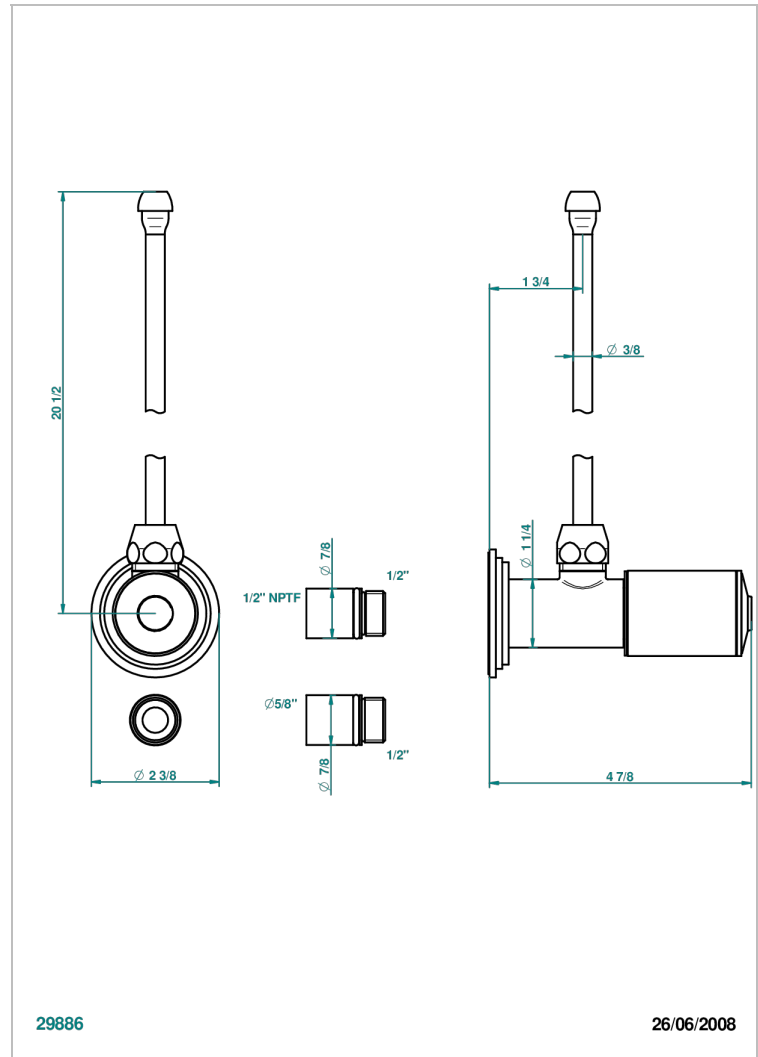

FAUBOURG BLACK PORCELAIN

G2L-181/SLA

Angle supply valve with 3/8" adaptor set

THG[®]
PARIS

CHARACTERISTIC

- Faubourg black porcelain
- Angle supply valve with 3/8" adaptor set

AVAILABLE FINITIONS

Blush PVD - H62
Brass color PVD - H49
Brown bronze color PVD - F33
Chrome polished - A02
Chrome polished / gold polished - G02
Gold color PVD - H52