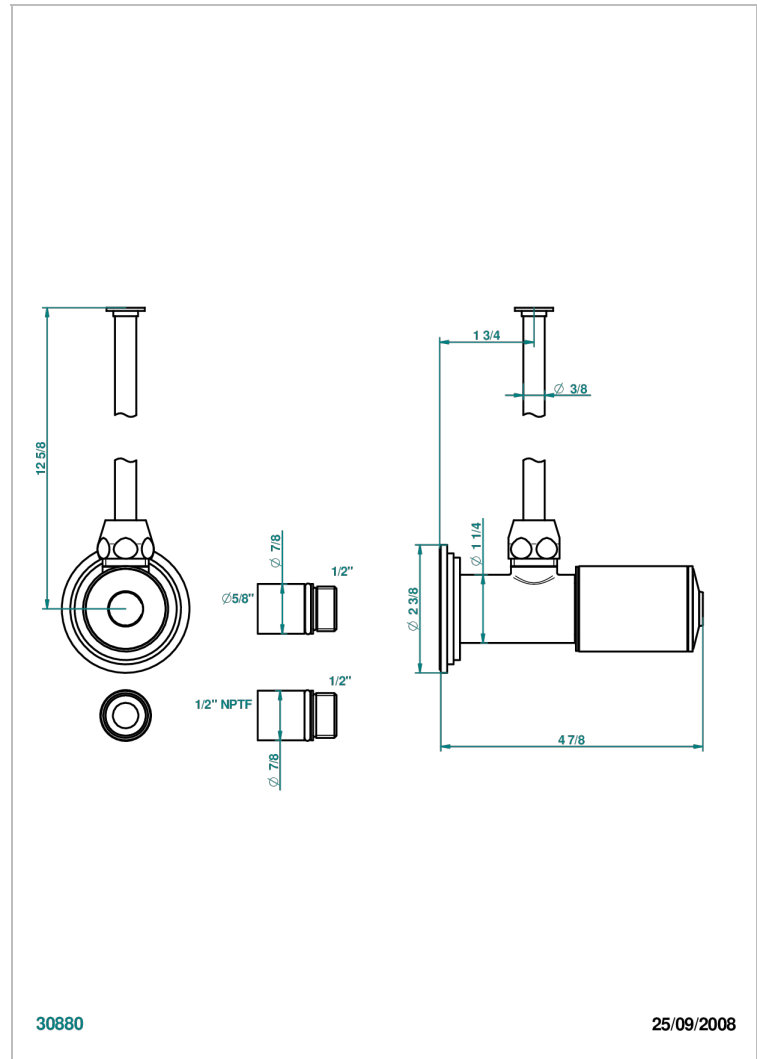

# FAUBOURG BLACK PORCELAIN

G2L-181/SWC

Angle supply valve with 3/8" adaptor set for toilet

THG<sup>®</sup>  
PARIS

## CHARACTERISTIC

- Faubourg black porcelain
- Angle supply valve with 3/8" adaptor set for toilet