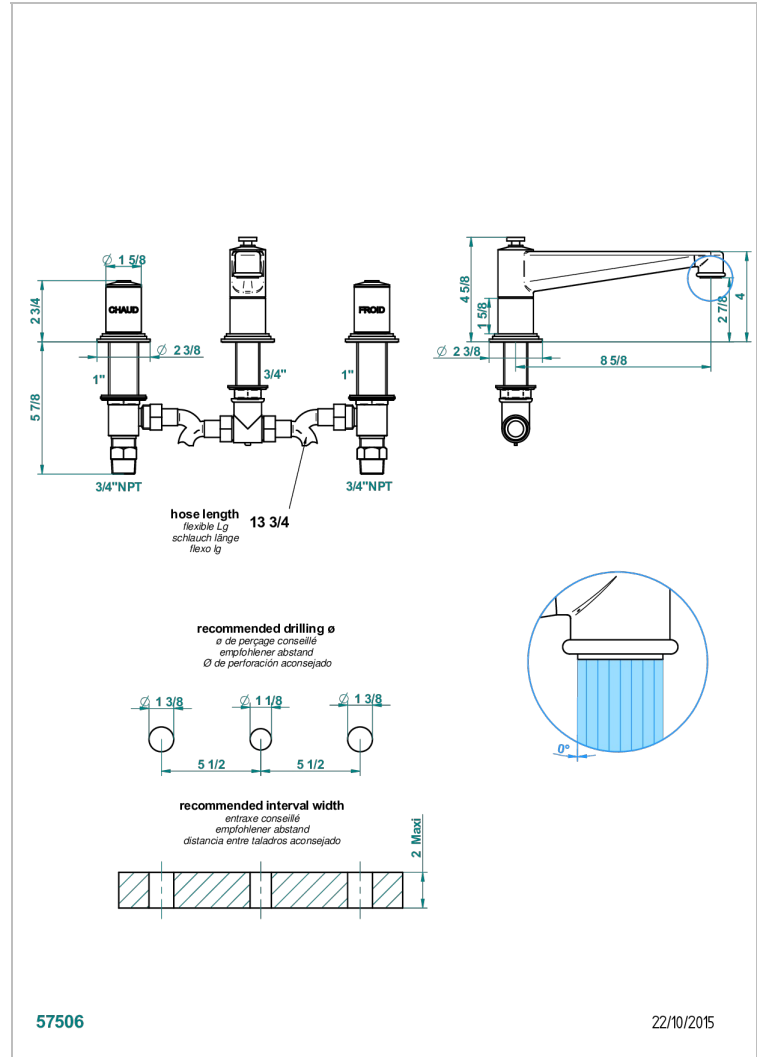

FAUBOURG BLACK PORCELAIN

G2L-25SGUS

Roman tub set with 3/4" valves

CHARACTERISTIC

- Faubourg black porcelain
- Roman tub set with 3/4" valves

TECHNICAL SPECS

- Recommandé : 3 bars (max. 5 bars) - Advised : 43,5 psi (max. 72 psi)
- Bec : 35 l/min à 3 bars
- Spout : 9.26 gpm at 43.5 psi