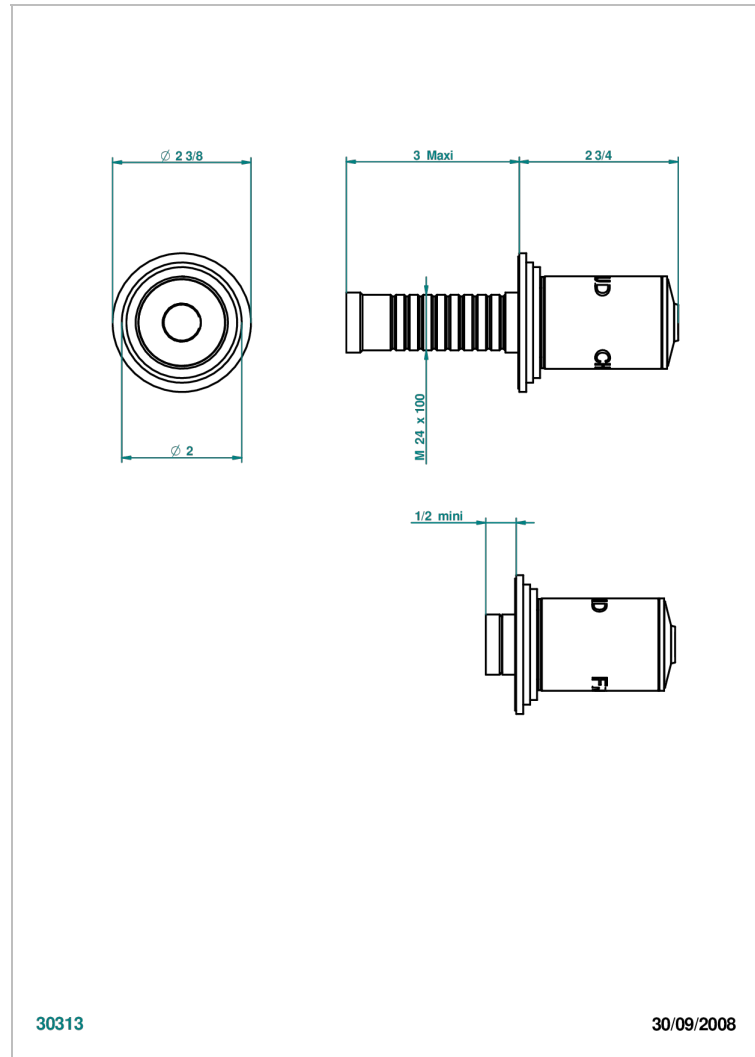

FAUBOURG BLACK PORCELAIN

G2L-30B/C

Wall volume control 30 & 32 trim - Cold

THG[®]
PARIS

30313

30/09/2008

CHARACTERISTIC

- Faubourg black porcelain
- Wall volume control 30 & 32 trim - Cold

RELATED SKU'S

- Ref. G00-32CUSA 3/4" Volume control wall valve with ceramic cartridge
- Ref. G00-30CUSA 1/2" volume control wall valve with ceramic cartridge

AVAILABLE FINITIONS

Blush PVD - H62
Brass color PVD - H49
Brown bronze color PVD - F33
Chrome polished - A02
Chrome polished / gold polished - G02
Gold color PVD - H52