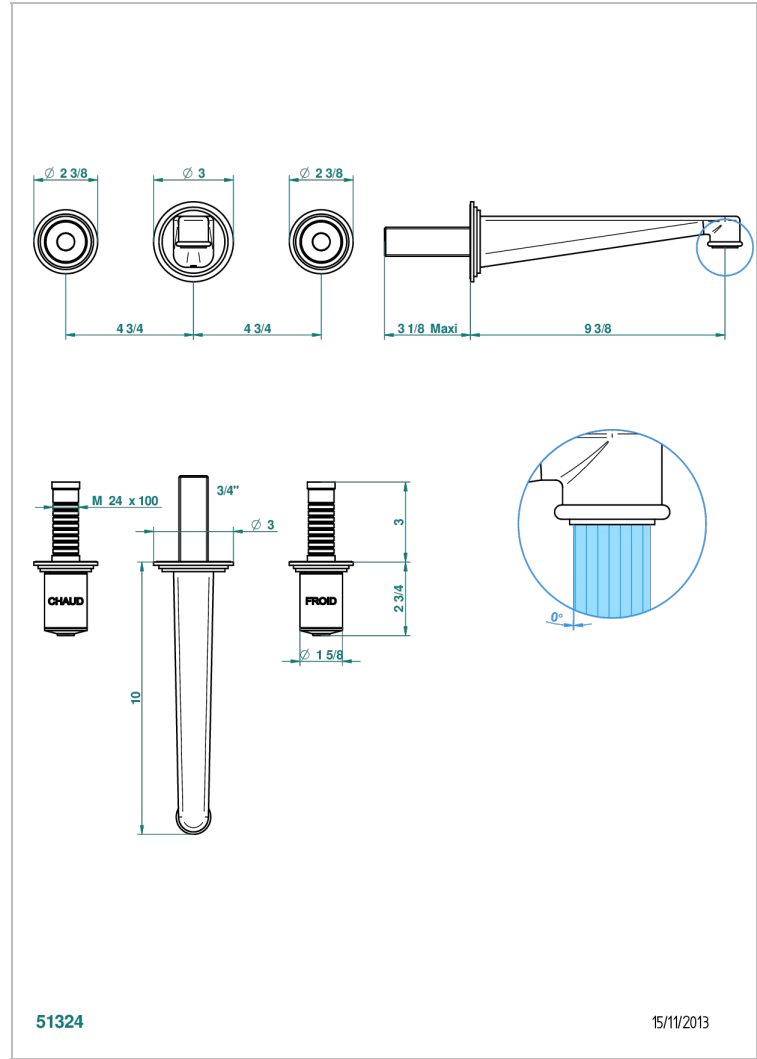

# FAUBOURG BLACK PORCELAIN

G2L-40SGBUS

Trim for wall mounted 3-hole lavatory set only

THG<sup>®</sup>  
PARIS

51324

15/11/2013

## CHARACTERISTIC

- Faubourg black porcelain
- Trim for wall mounted 3-hole lavatory set only

## RELATED SKU'S

- Ref. G00-40AM/US Rough parts for wall set (one counter clockwise and one clockwise cartridges)