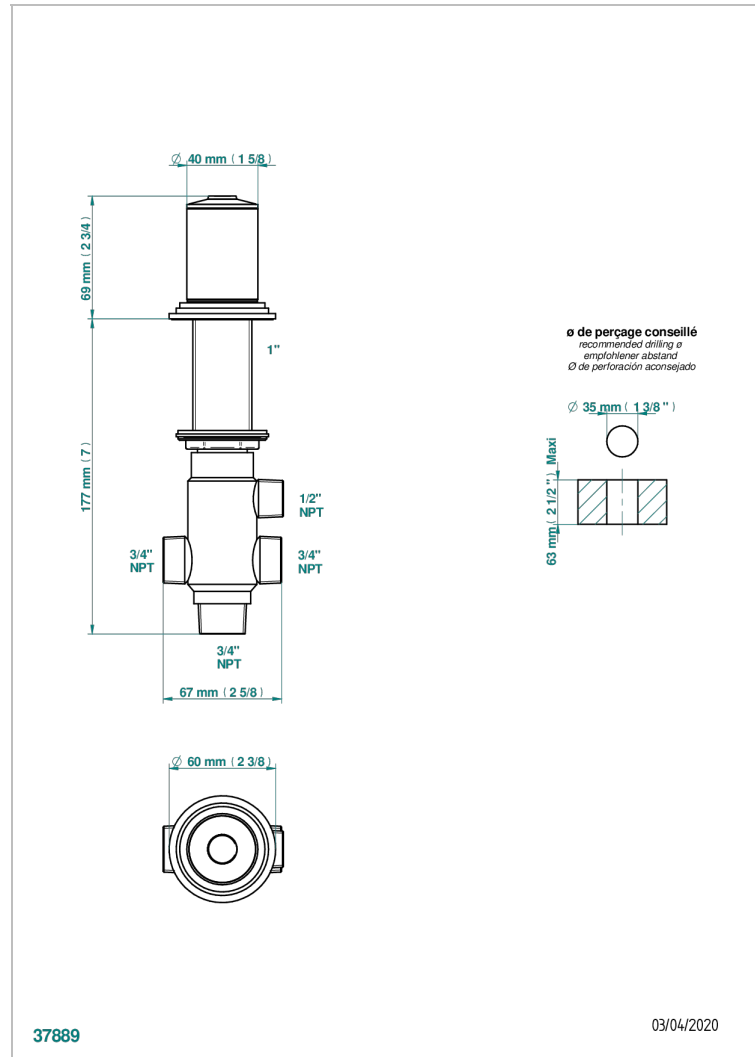

FAUBOURG BLACK PORCELAIN

G2L-504VGUS

2-function deck diverter with trim

37889

03/04/2020

CHARACTERISTIC

- Faubourg black porcelain
- 2-function deck diverter with trim

AVAILABLE FINITIONS