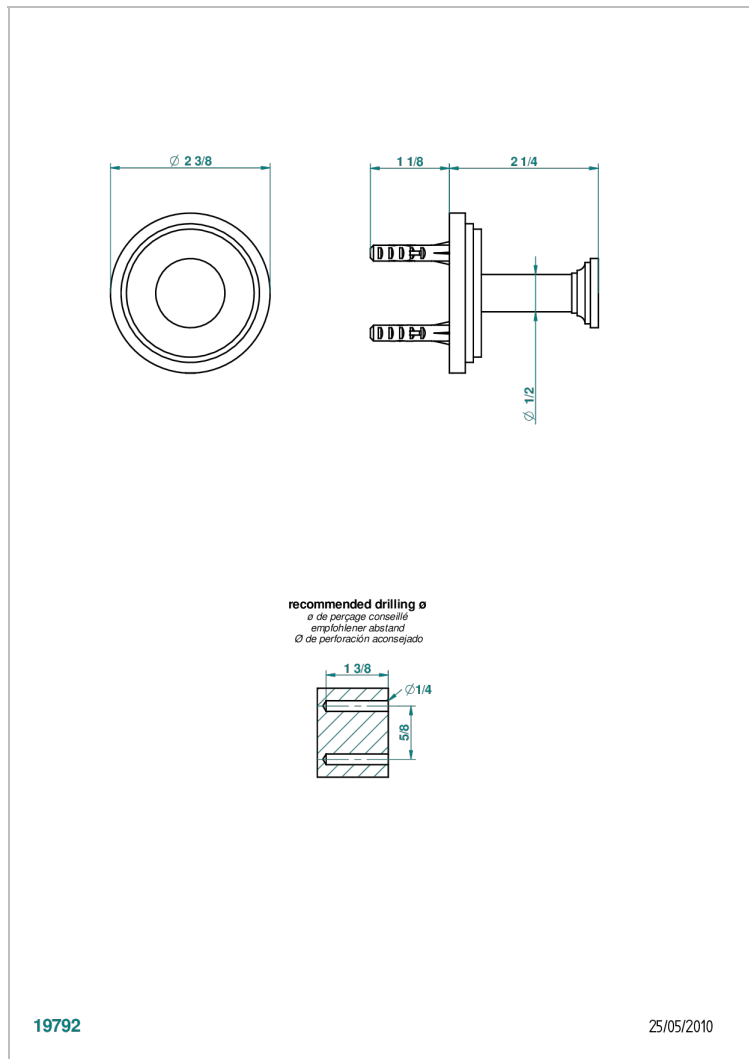

G2L-517

Robe hook

19792

25/05/2010

CHARACTERISTIC

- Faubourg black porcelain
- Robe hook

AVAILABLE FINITIONS

Blush PVD - H62
 Brass color PVD - H49
 Brown bronze color PVD - F33
 Chrome polished - A02
 Chrome polished / gold polished - G02
 Gold color PVD - H52

Nickel antique / Sovereign - H28
 Nickel color PVD - H55
 Nickel polished - B01
 Soft gold - F30
 Soft matt gold - F31
 Umber PVD - H66