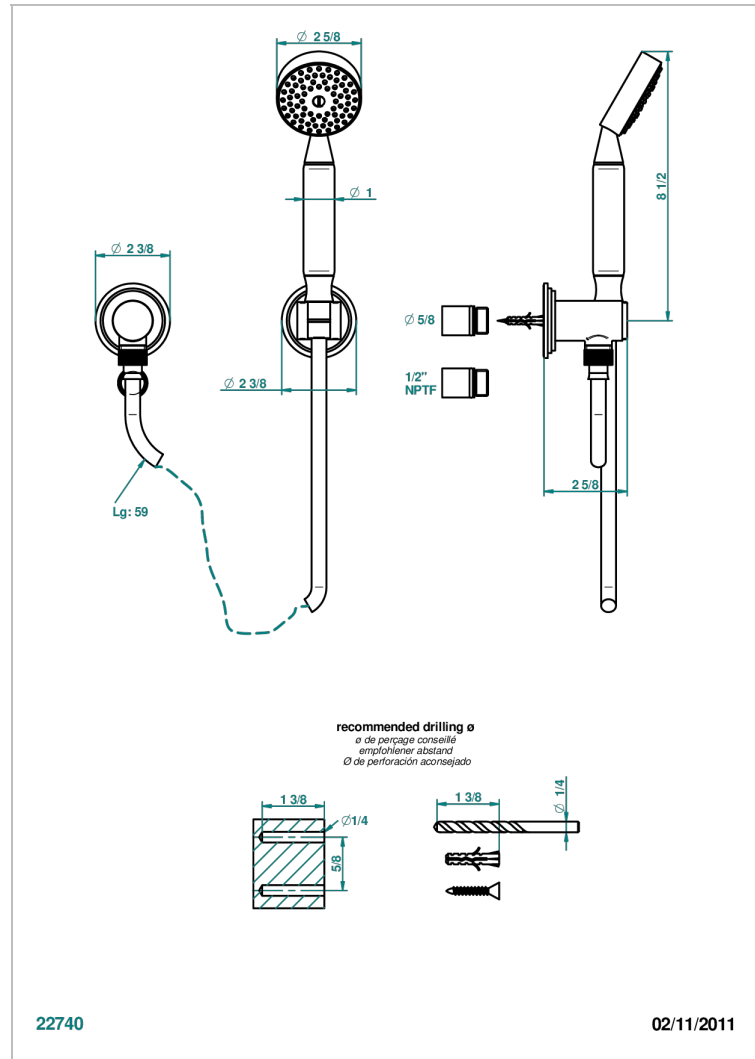

# FAUBOURG BLACK PORCELAIN

G2L-52/US

Wall mounted handshower with separate fixed hook

## CHARACTERISTIC

- Faubourg black porcelain
- Wall mounted handshower with separate fixed hook

## TECHNICAL SPECS

- Recommandé : 3 bars (max. 5 bars) - Advised : 43,5 psi (max. 72 psi)
- 9,5 l/min à 3 bars (2.5 gpm at 43.5 psi)