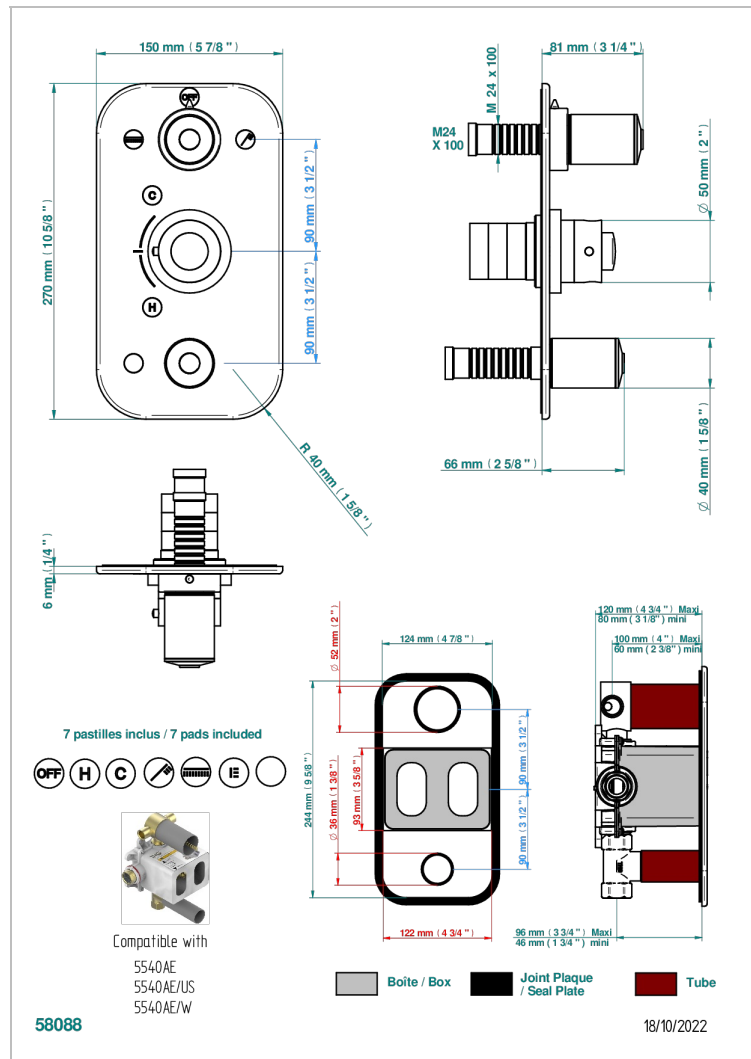

FAUBOURG BLACK PORCELAIN

G2L-5540BE

Trim for THG thermostat 3 functions , with one off function and 2 outlets and one single off function - rough part supplied with fixing box ref. .5 540AE/US

CHARACTERISTIC

- Built-in thermostatic cover for 5540AE with 3 outputs (1 x 3/4' and 2 x 1/2')
- Requires concealed thermostat Réf. 5540AE - 5540AE/US - 5540AE/W
- Output high : ceramic diverter with 2 functions and stopvalve
- Output downwards : 1/4' turn of 3/4' stopvalve
- For Shower 3 functions - 2 functions can operate simultaneously
- Temperature control knob with security stop at 38°C
- Solid brass plate and knob
- ASME : ASME A112.18.1-2011/CSA B125.1-11
- DVGW : DW-6512CQ0608

STANDARDS

RELATED SKU'S

- Ref. G00-5100G Reinforced stop ring for THG thermostatic with fixing set
- Ref. G00-5540AE/US Thg thermostat with wax cartridge with one stop valve, 2 outlets and another stop valve, delivered with a built-in box, no trim