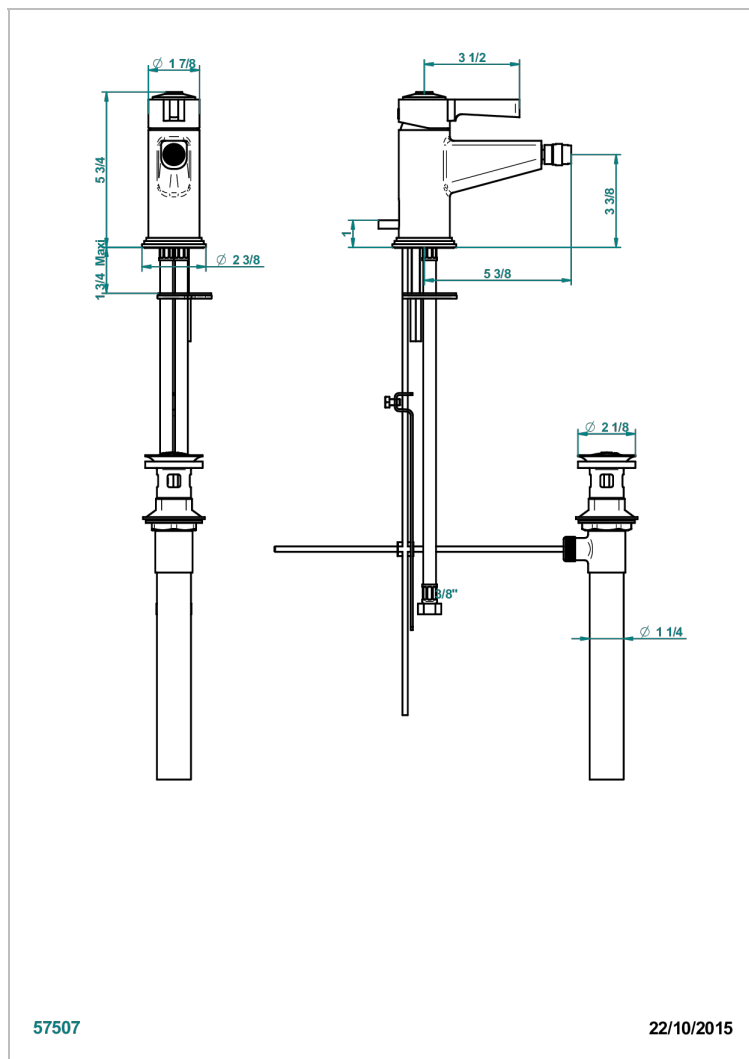

FAUBOURG BLACK PORCELAIN

G2L-6504/US

Single lever bidet faucet with drain

THG[®]
PARIS

57507

22/10/2015

CHARACTERISTIC

- ASME : ASME A112.18.1-2011/CSA B125.1-11

STANDARDS

C[®]

AVAILABLE FINITIONS

Blush PVD - H62
Brass color PVD - H49
Brown bronze color PVD - F33
Chrome polished - A02
Chrome polished / gold polished - G02
Gold color PVD - H52

Gold mat - F07
Gold polished - F01
Graphite PVD - H64
Matt Umber PVD - H67
Matt blush PVD - H60
Matt brass color PVD - H50

Matt brown bronze color PVD - F34
Matt chrome (American satin) - C02
Matt gold color PVD - H53
Matt graphite PVD - H65
Matt nickel (American satin) - C01
Matt nickel color PVD - H56

Nickel antique / Sovereign - H28
Nickel color PVD - H55
Nickel polished - B01
Soft gold - F30
Soft matt gold - F31
Umber PVD - H66