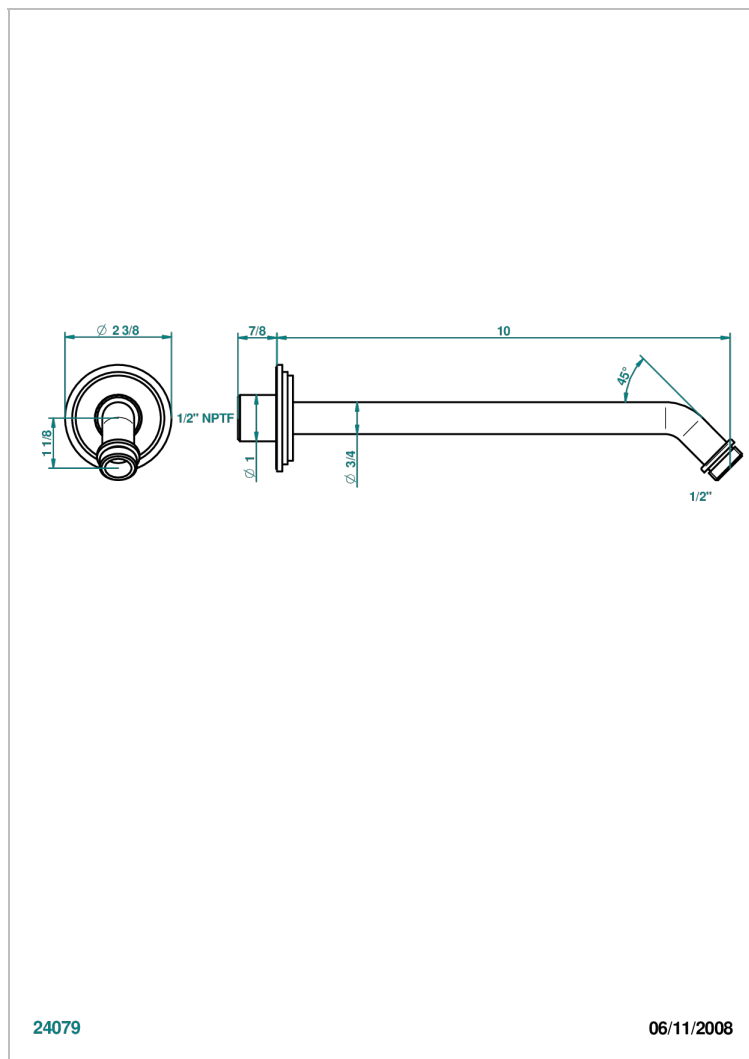

FAUBOURG BLACK PORCELAIN

G2L-84/US

Horizontal shower arm, 45°, lg: 10"

THG[®]
PARIS

CHARACTERISTIC

- Faubourg black porcelain
- Horizontal shower arm, 45°, lg: 10"

AVAILABLE FINITIONS

Blush PVD - H62
Brass color PVD - H49
Brown bronze color PVD - F33
Chrome polished - A02
Chrome polished / gold polished - G02
Gold color PVD - H52