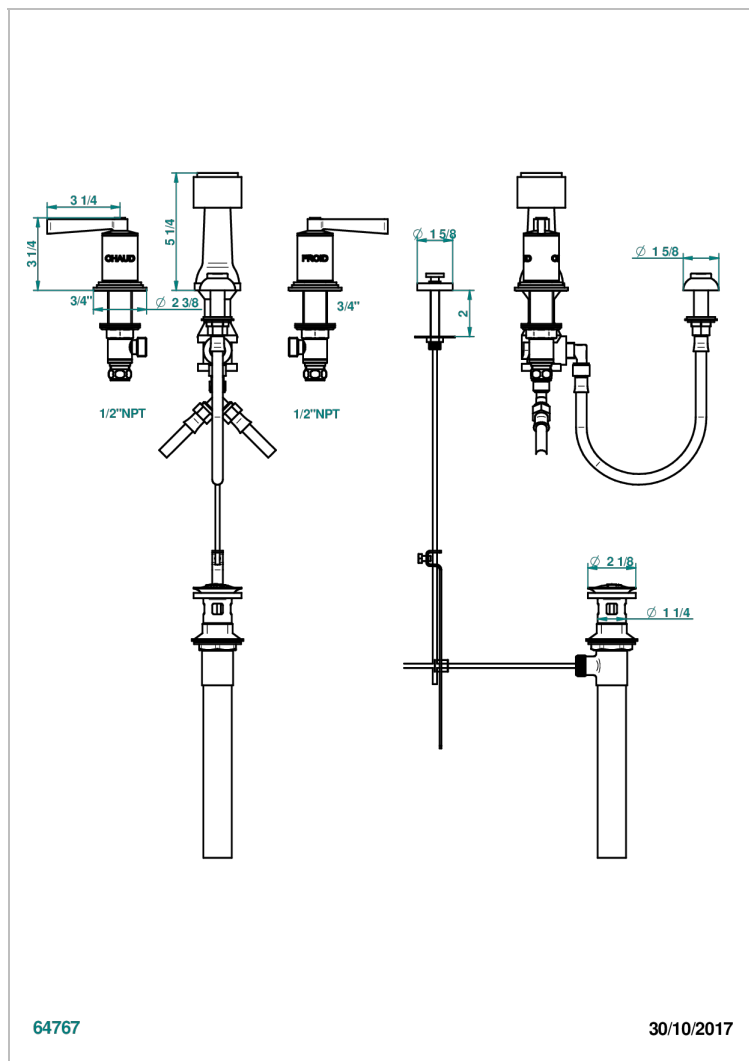

# FAUBOURG BLACK PORCELAIN WITH LEVER HANDLES

G2M-207KA

Deck mounted 3-hole bidet with vertical spray, vacuum breaker and drain