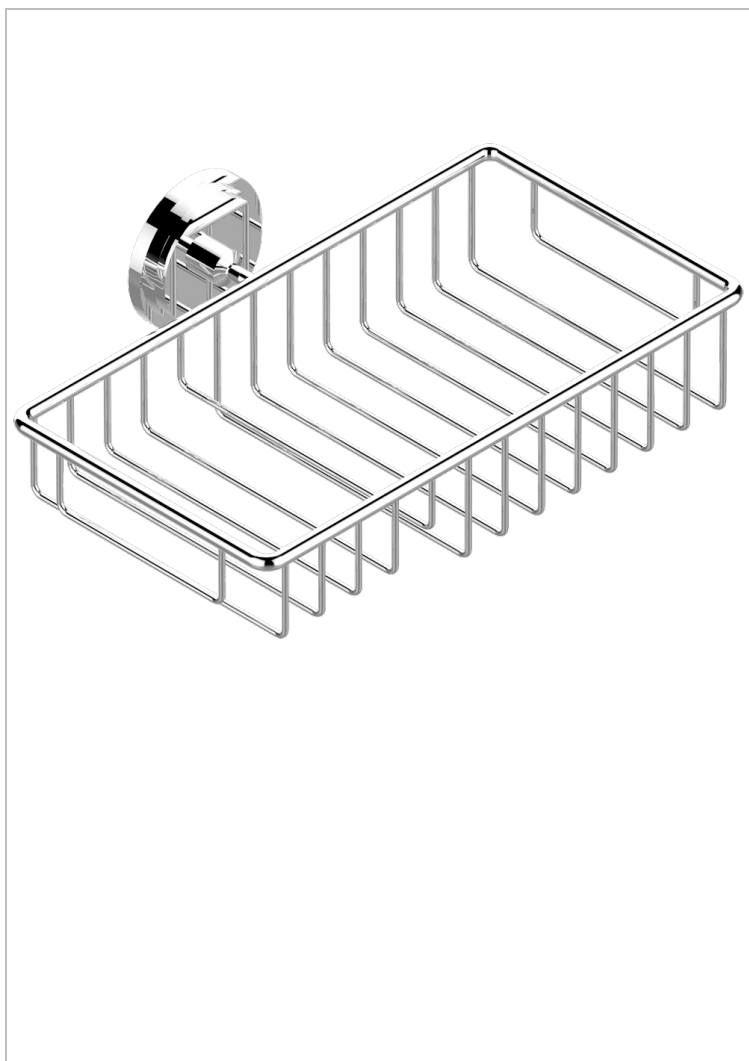

FAUBOURG BLACK PORCELAIN WITH LEVER HANDLES

G2M-2620

Soap and sponge holder, wall mounted

CHARACTERISTIC

- Faubourg black porcelain with lever handles
- Soap and sponge holder, wall mounted

AVAILABLE FINITIONS