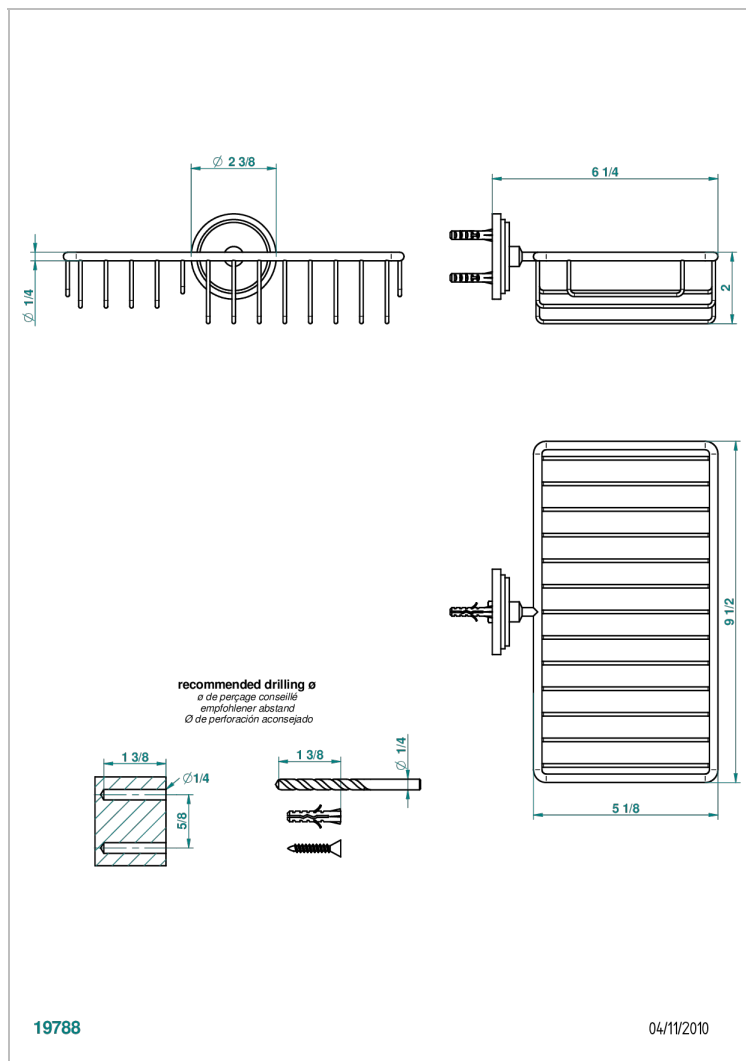

FAUBOURG BLACK PORCELAIN WITH LEVER HANDLES

G2M-2620

Soap and sponge holder, wall mounted

CHARACTERISTIC

- Faubourg black porcelain with lever handles
- Soap and sponge holder, wall mounted

AVAILABLE FINITIONS