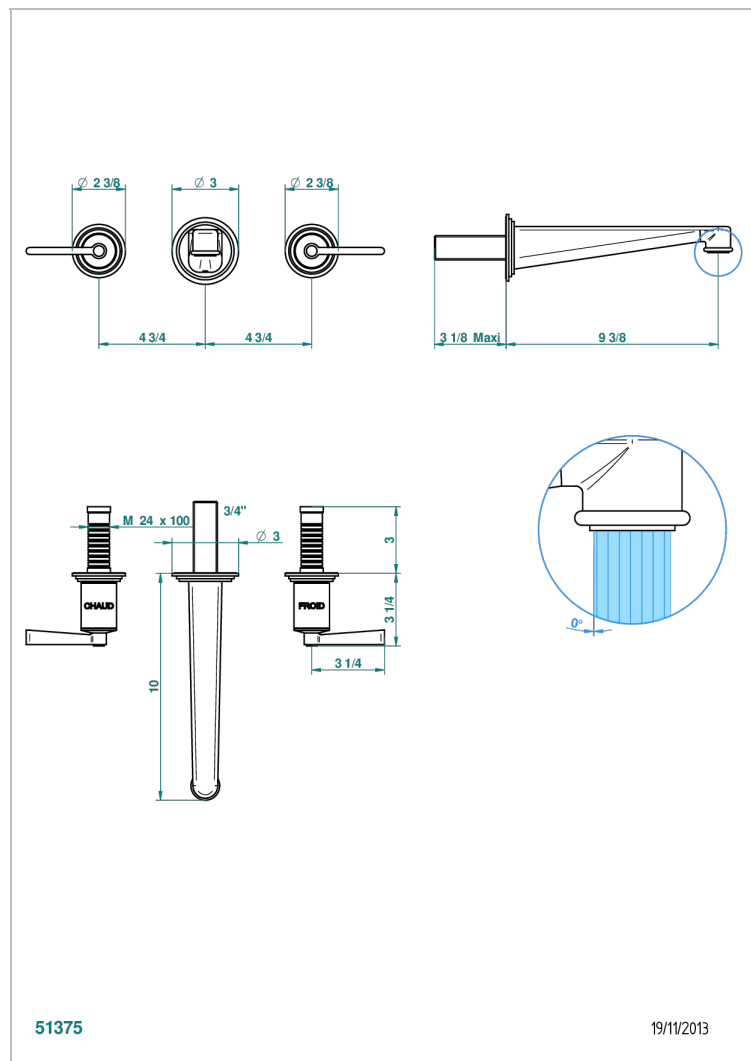

FAUBOURG BLACK PORCELAIN WITH LEVER HANDLES

G2M-40SGBUS

Trim for wall mounted 3-hole lavatory set only

CHARACTERISTIC

- Faubourg black porcelain with lever handles
- Trim for wall mounted 3-hole lavatory set only

TECHNICAL SPECS

- Recommandé : 3 bars (max. 5 bars) - Advised : 43,5 psi (max. 72 psi)
- 15 l/min à 3 bars (4 gpm at 43.5 psi)

RELATED SKU'S

- Ref. G00-40AM/US Rough parts for wall set (one counter clockwise and one clockwise cartridges)