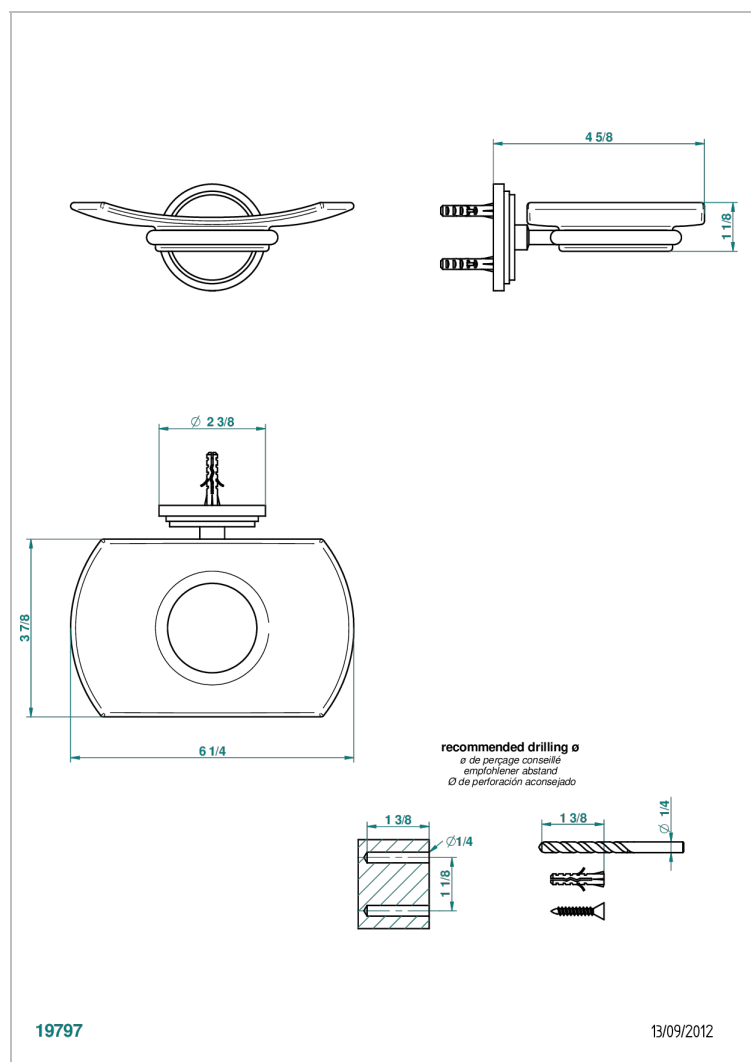

FAUBOURG BLACK PORCELAIN WITH LEVER HANDLES

G2M-500

Glass soap dish, wall mounted

CHARACTERISTIC

- Faubourg black porcelain with lever handles
- Glass soap dish, wall mounted

AVAILABLE FINITIONS

Blush PVD - H62
Brass color PVD - H49
Brown bronze color PVD - F33
Chrome polished - A02
Chrome polished / gold polished - G02
Gold color PVD - H52