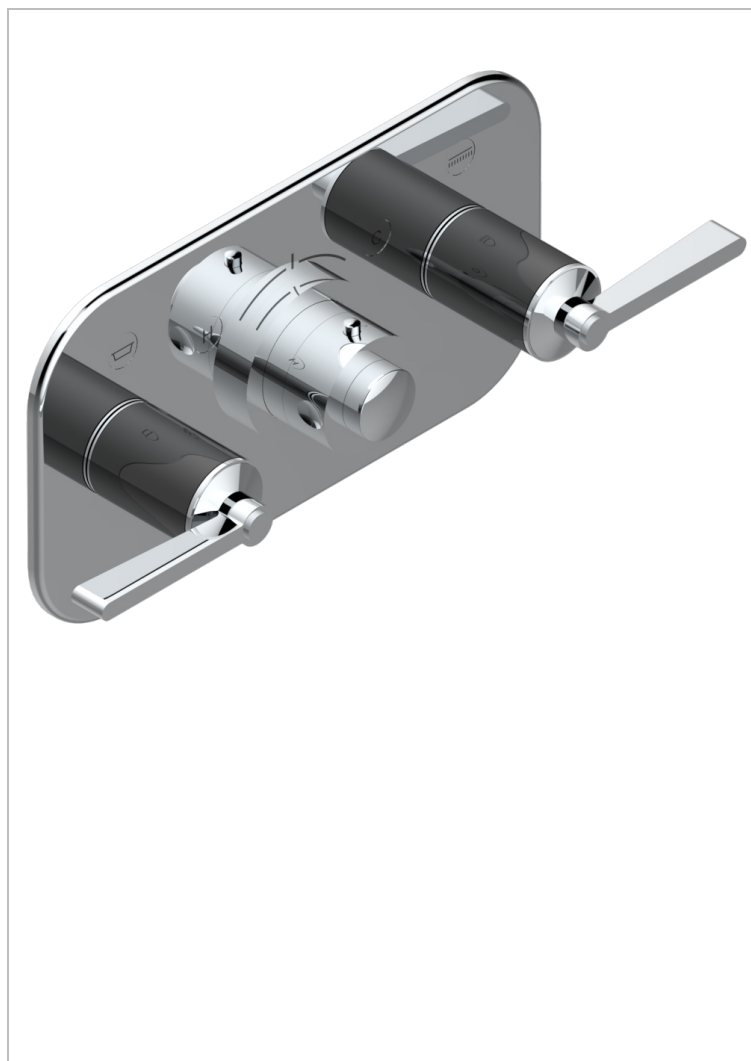

# FAUBOURG BLACK PORCELAIN WITH LEVER

G2M-5401BEH

Trim for thermostatic mixer with 2 valves item to be installed horizontal . to adapt on 5 401AHC or 5 401AHM

## CHARACTERISTIC

- Faubourg black porcelain with lever
- Trim for thermostatic mixer with 2 valves item to be installed horizontal . to adapt on 5 401AHC or 5 401AHM

## RELATED SKU'S

- Ref. G00-5401AHC 3/4" THG thermostat, 60 l/mn with two valves with wax cartridge delivered with a built-in box, without trim - to be installed horizontal ( for installation with cross handle)
- Ref. G00-5401AHM 3/4" THG thermostat, 60 l/mn with two valves with wax cartridge delivered with a built-in box, without trim - to be installed horizontal ( for installation with lever handle)