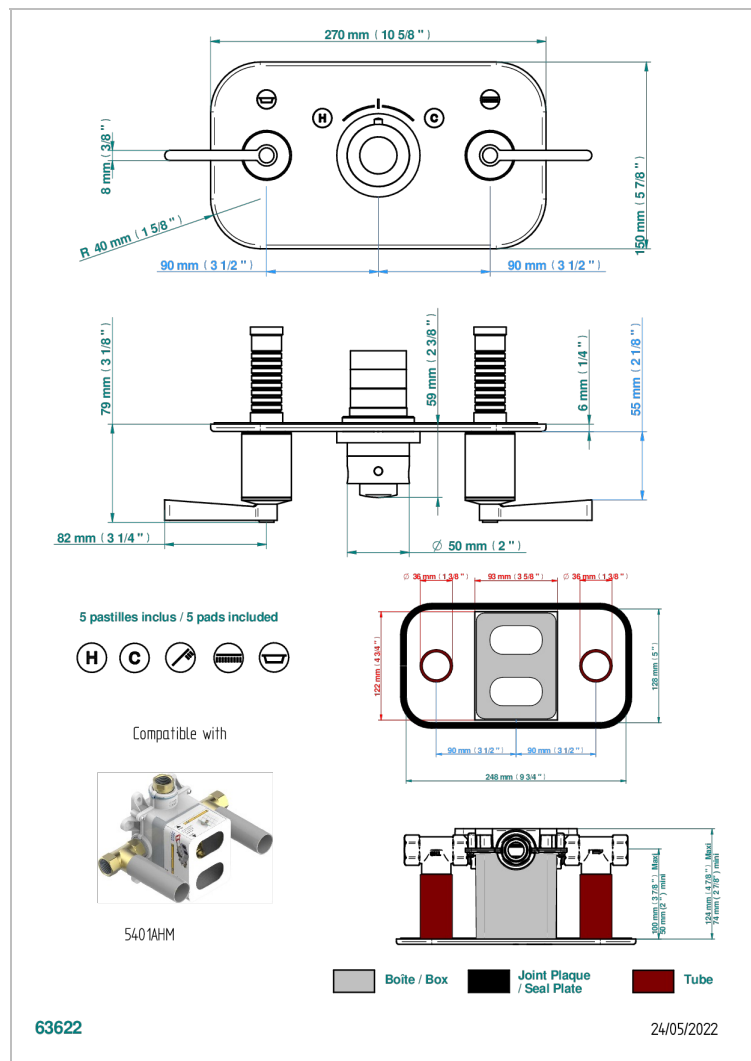

# FAUBOURG BLACK PORCELAIN WITH LEVER

G2M-5401BEH

Trim for thermostatic mixer with 2 valves item to be installed horizontal . to adapt on 5 401AHC or 5 401AHM

## CHARACTERISTIC

- Faubourg black porcelain with lever
- Trim for thermostatic mixer with 2 valves item to be installed horizontal . to adapt on 5 401AHC or 5 401AHM

## RELATED SKU'S

- Ref. G00-5401AHC 3/4" THG thermostat, 60 l/mn with two valves with wax cartridge delivered with a built-in box, without trim - to be installed horizontal ( for installation with cross handle)
- Ref. G00-5401AHM 3/4" THG thermostat, 60 l/mn with two valves with wax cartridge delivered with a built-in box, without trim - to be installed horizontal ( for installation with lever handle)