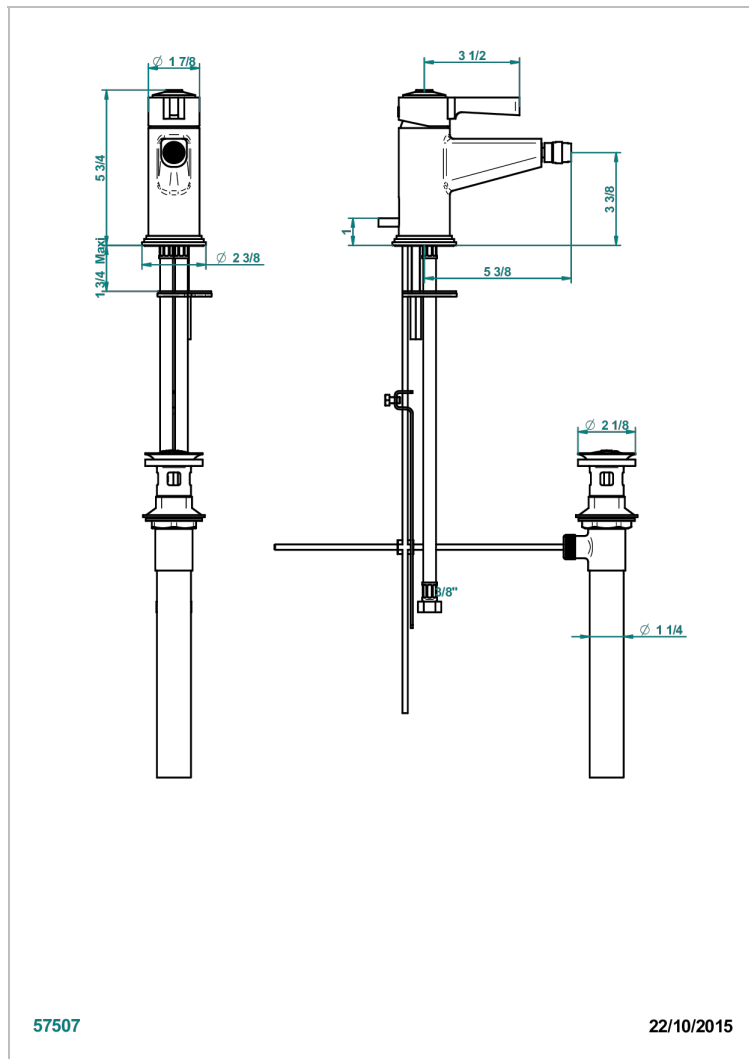

FAUBOURG BLACK PORCELAIN WITH LEVER HANDLES

G2M-6504/US

Single lever bidet faucet with drain

57507

22/10/2015

CHARACTERISTIC

- ASME : ASME A112.18.1-2011/CSA B125.1-11

STANDARDS

C[®]

AVAILABLE FINITIONS

Blush PVD - H62
Brass color PVD - H49
Brown bronze color PVD - F33
Chrome polished - A02
Chrome polished / gold polished - G02
Gold color PVD - H52

Gold mat - F07
Gold polished - F01
Graphite PVD - H64
Matt Umber PVD - H67
Matt blush PVD - H60
Matt brass color PVD - H50

Matt brown bronze color PVD - F34
Matt chrome (American satin) - C02
Matt gold color PVD - H53
Matt graphite PVD - H65
Matt nickel (American satin) - C01
Matt nickel color PVD - H56

Nickel antique / Sovereign - H28
Nickel color PVD - H55
Nickel polished - B01
Soft gold - F30
Soft matt gold - F31
Umber PVD - H66