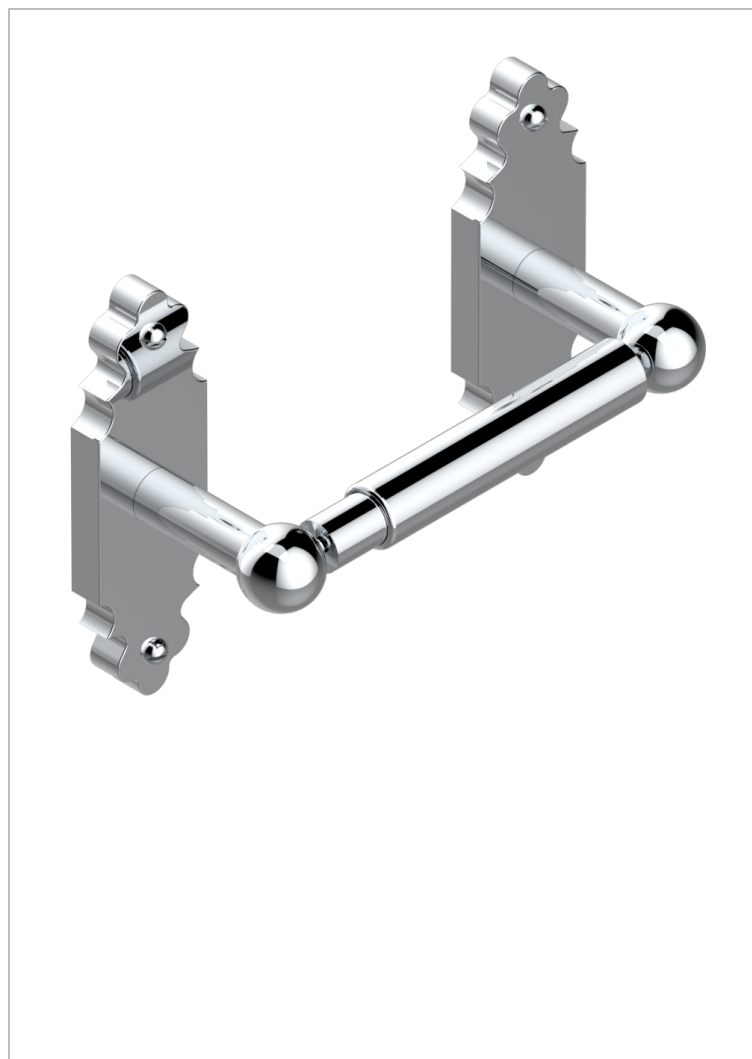

1900 WITH SMOOTH METAL LEVER HANDLES

G3M-543M

Paper roll holder

CHARACTERISTIC

- 1900 with smooth metal lever handles
- Paper roll holder

AVAILABLE FINITIONS

Blush PVD - H62
Brass color PVD - H49
Brown bronze color PVD - F33
Chrome polished - A02
Chrome polished / gold polished - G02
Copper antique matt, coated - H07

Gold color PVD - H52
Gold mat - F07
Gold polished - F01
Graphite PVD - H64
Light coated bronze - D01
Matt Umber PVD - H67

Matt blush PVD - H60
Matt brass color PVD - H50
Matt brown bronze color PVD - F34
Matt chrome (American satin) - C02
Matt gold color PVD - H53
Matt graphite PVD - H65

Matt nickel (American satin) - C01
Matt nickel color PVD - H56
Nickel antique / Sovereign - H28
Nickel color PVD - H55
Nickel polished - B01
Silver polished, antique - H03

Soft gold - F30
Soft matt gold - F31
Umber PVD - H66