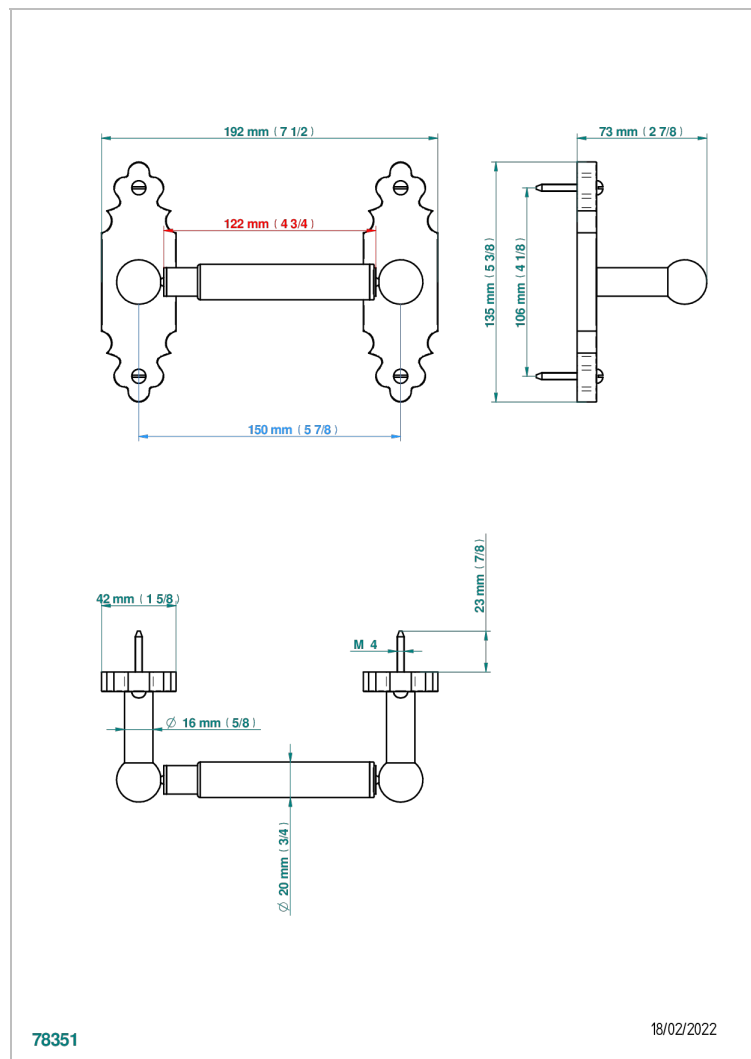

1900 WITH SMOOTH METAL LEVER HANDLES

G3M-543M

Paper roll holder

CHARACTERISTIC

- 1900 with smooth metal lever handles
- Paper roll holder

AVAILABLE FINITIONS

Blush PVD - H62
Brass color PVD - H49
Brown bronze color PVD - F33
Chrome polished - A02
Chrome polished / gold polished - G02
Copper antique matt, coated - H07