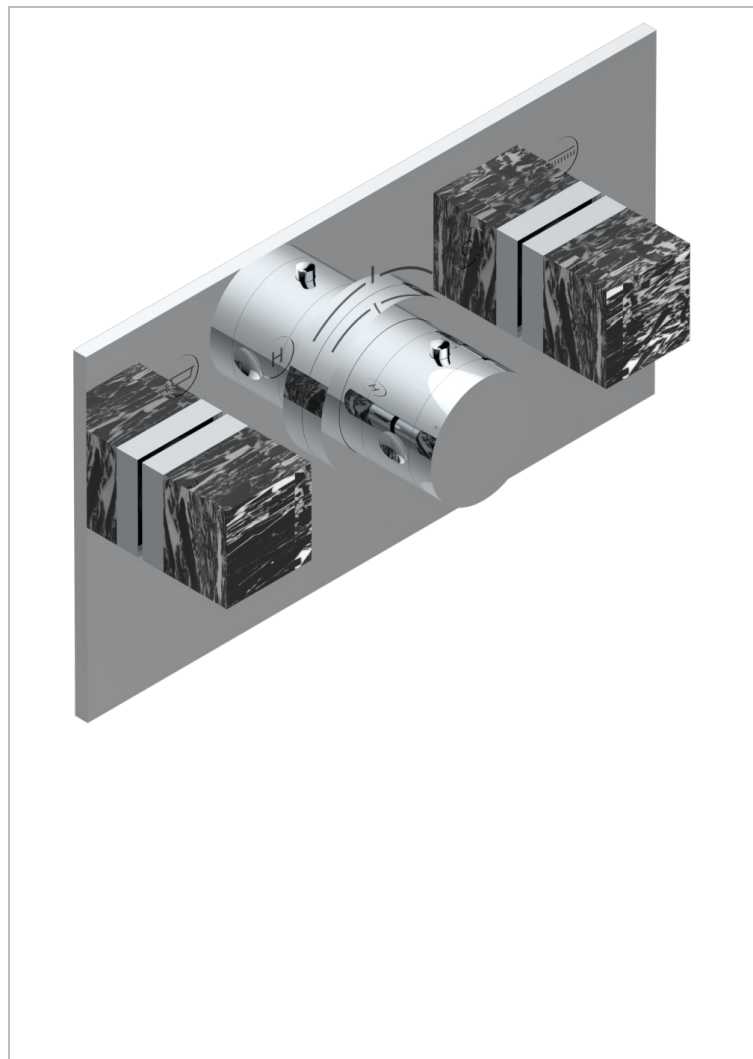

MONTAIGNE GRAND ANTIQUE MARBLE WITH LEVER

G3S-5401BEH

Trim for thermostatic mixer with 2 valves item to be installed horizontal . to adapt on 5 401AHC or 5 401AHM

CHARACTERISTIC

- Montaigne Grand Antique marble with lever
- Trim for thermostatic mixer with 2 valves item to be installed horizontal . to adapt on 5 401AHC or 5 401AHM

RELATED SKU'S

- Ref. G00-5401AHC 3/4" THG thermostat, 60 l/mn with two valves with wax cartridge delivered with a built-in box, without trim - to be installed horizontal (for installation with cross handle)
- Ref. G00-5401AHM 3/4" THG thermostat, 60 l/mn with two valves with wax cartridge delivered with a built-in box, without trim - to be installed horizontal (for installation with lever handle)