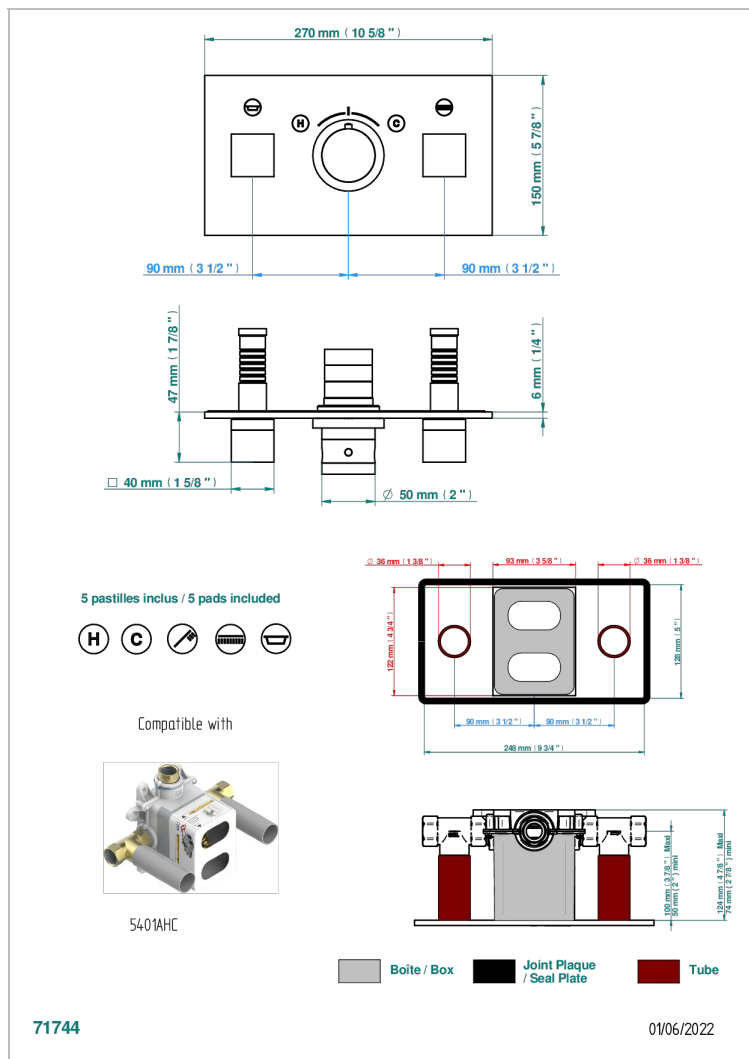

MONTAIGNE GRAND ANTIQUE MARBLE WITH LEVER

G3S-5401BEH

Trim for thermostatic mixer with 2 valves item to be installed horizontal . to adapt on 5 401AHC or 5 401AHM

CHARACTERISTIC

- Montaigne Grand Antique marble with lever
- Trim for thermostatic mixer with 2 valves item to be installed horizontal . to adapt on 5 401AHC or 5 401AHM

RELATED SKU'S

- Ref. G00-5401AHC 3/4" THG thermostat, 60 l/mn with two valves with wax cartridge delivered with a built-in box, without trim - to be installed horizontal (for installation with cross handle)
- Ref. G00-5401AHM 3/4" THG thermostat, 60 l/mn with two valves with wax cartridge delivered with a built-in box, without trim - to be installed horizontal (for installation with lever handle)