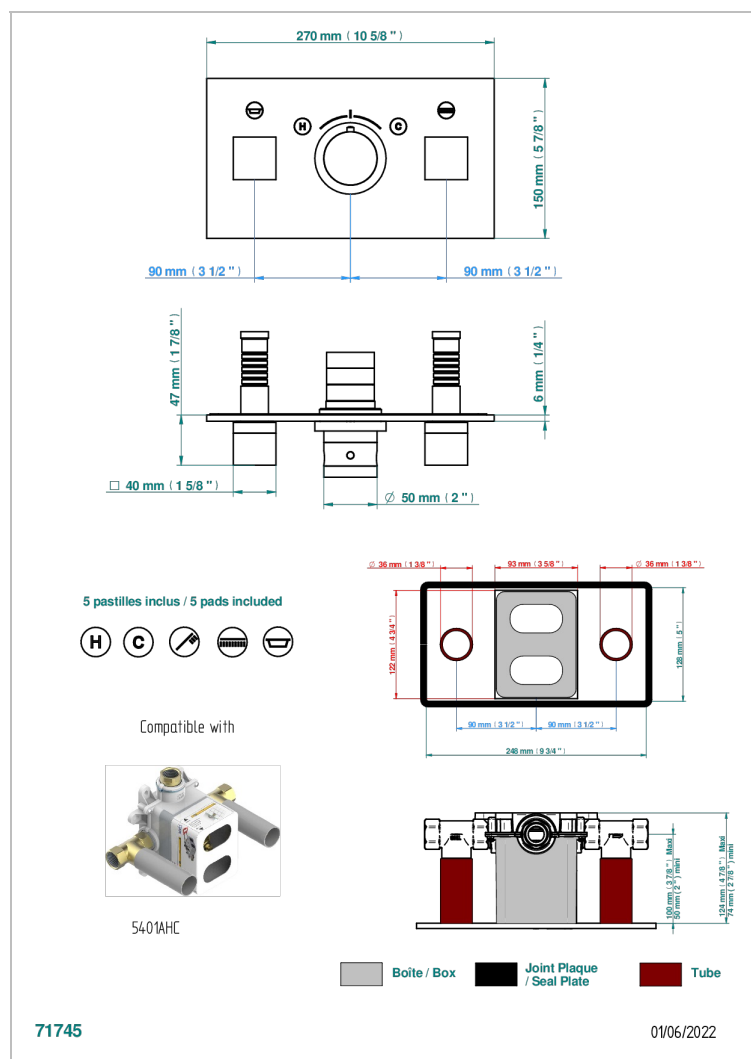

MONTAIGNE LEONARDO GREY MARBLE

G3T-5401BEH

Trim for thermostatic mixer with 2 valves item to be installed horizontal . to adapt on 5 401AHC or 5 401AHM

CHARACTERISTIC

- Montaigne Leonardo Grey marble
- Trim for thermostatic mixer with 2 valves item to be installed horizontal . to adapt on 5 401AHC or 5 401AHM

RELATED SKU'S

- Ref. G00-5401AHC 3/4" THG thermostat, 60 l/mn with two valves with wax cartridge delivered with a built-in box, without trim - to be installed horizontal (for installation with cross handle)
- Ref. G00-5401AHM 3/4" THG thermostat, 60 l/mn with two valves with wax cartridge delivered with a built-in box, without trim - to be installed horizontal (for installation with lever handle)