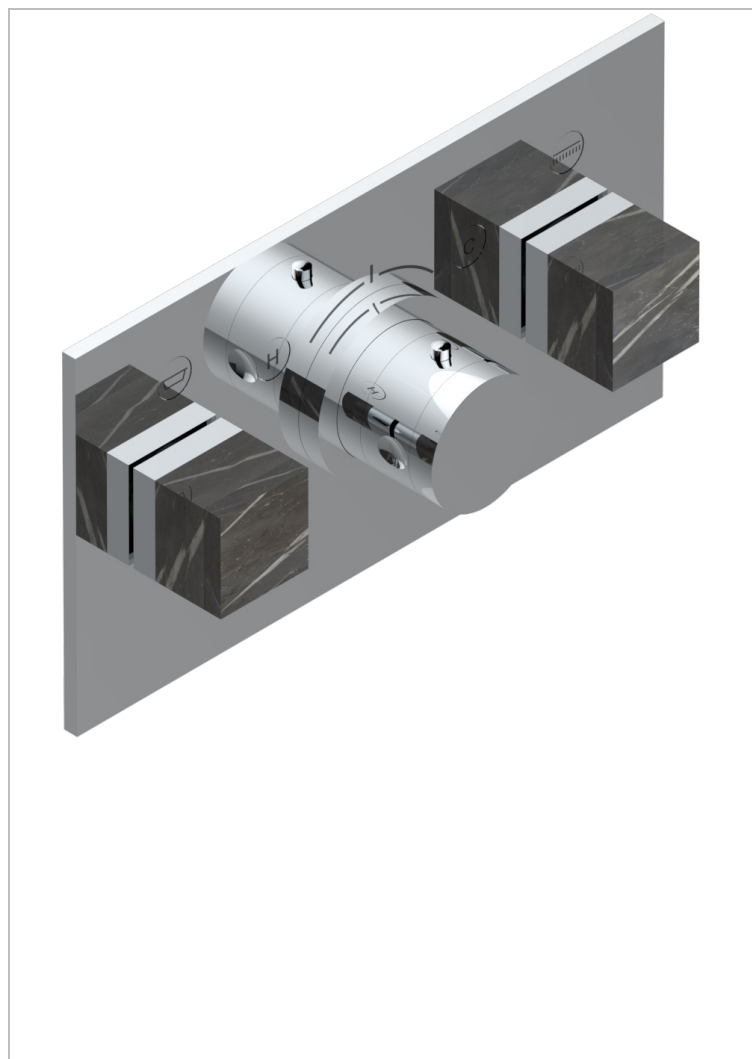

MONTAIGNE LEONARDO GREY MARBLE

G3T-5401BEH

Trim for thermostatic mixer with 2 valves item to be installed horizontal . to adapt on 5 401AHC or 5 401AHM

CHARACTERISTIC

- Montaigne Leonardo Grey marble
- Trim for thermostatic mixer with 2 valves item to be installed horizontal . to adapt on 5 401AHC or 5 401AHM

RELATED SKU'S

- Ref. G00-5401AHC 3/4" THG thermostat, 60 l/mn with two valves with wax cartridge delivered with a built-in box, without trim - to be installed horizontal (for installation with cross handle)
- Ref. G00-5401AHM 3/4" THG thermostat, 60 l/mn with two valves with wax cartridge delivered with a built-in box, without trim - to be installed horizontal (for installation with lever handle)