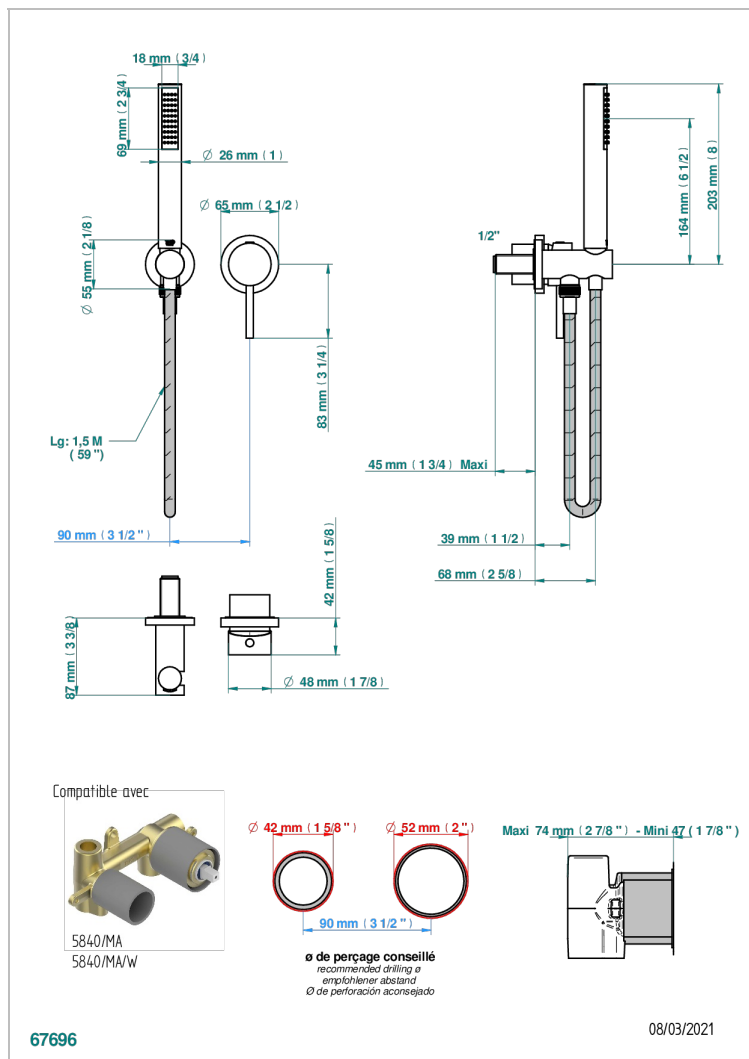

MONTAIGNE LEONARDO GREY MARBLE

G3T-6561B

Trim only for wall mixer with complete handshower on hook

CHARACTERISTIC

- Montaigne Leonardo Grey marble
- Trim only for wall mixer with complete handshower on hook

RELATED SKU'S

- Ref. G00-5840/MA Rough parts for concealed wall-mounted mixer with 1/2" outlet

AVAILABLE FINITIONS

Antique nickel - H28
Blush PVD - H62
Brass color PVD - H49
Brown bronze color PVD - F33
Gold color PVD - H52
Graphite PVD - H64