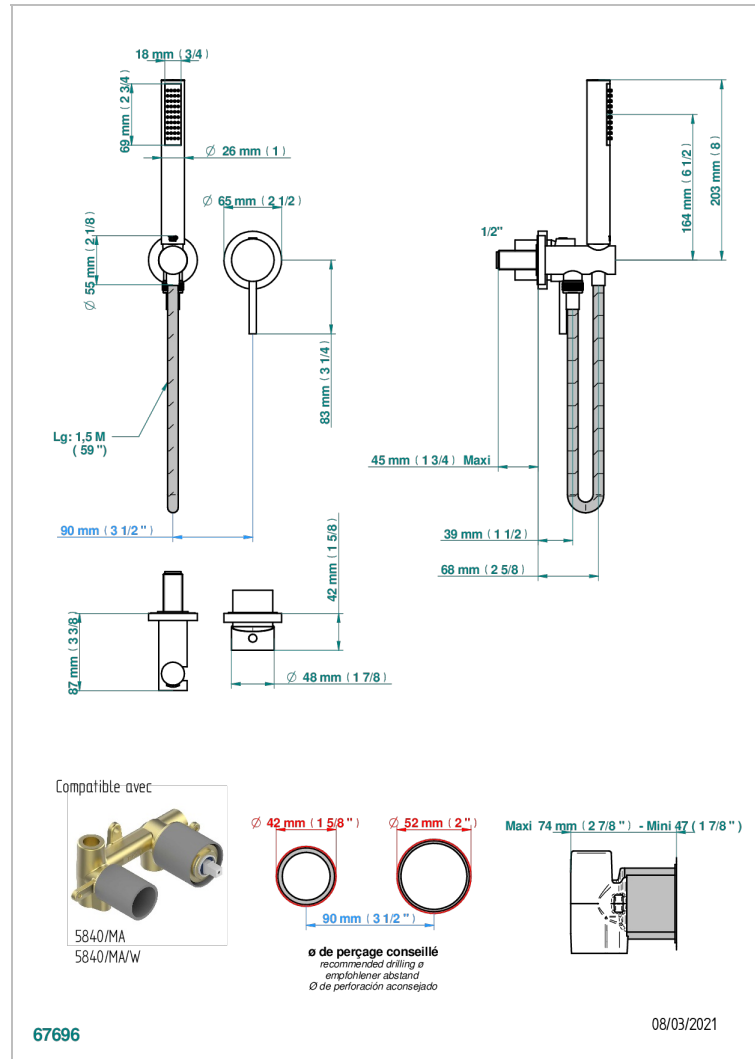

MONTAIGNE LEONARDO GREY MARBLE WITH LEVER HANDLES

G3U-6561B

Trim only for wall mixer with complete handshower on hook

CHARACTERISTIC

- Montaigne Leonardo Grey marble with lever handles
- Trim only for wall mixer with complete handshower on hook

RELATED SKU'S

- Ref. G00-5840/MA Rough parts for concealed wall-mounted mixer with 1/2" outlet

AVAILABLE FINITIONS

Antique nickel - H28
Blush PVD - H62
Brass color PVD - H49
Brown bronze color PVD - F33
Gold color PVD - H52
Graphite PVD - H64