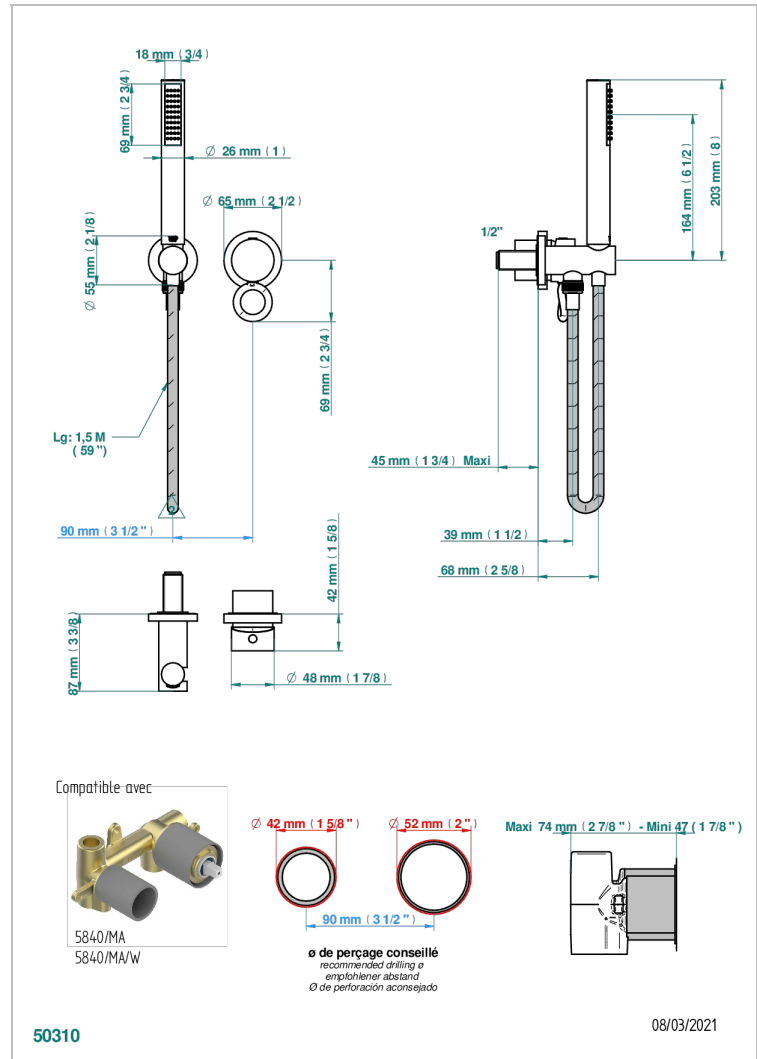

COLLECTION "O"

G4P-6561B

Trim only for wall mixer with complete handshower on hook

CHARACTERISTIC

- Collection "O"
- Trim only for wall mixer with complete handshower on hook

RELATED SKU'S

- Ref. G00-5840/MA Rough parts for concealed wall-mounted mixer with 1/2" outlet