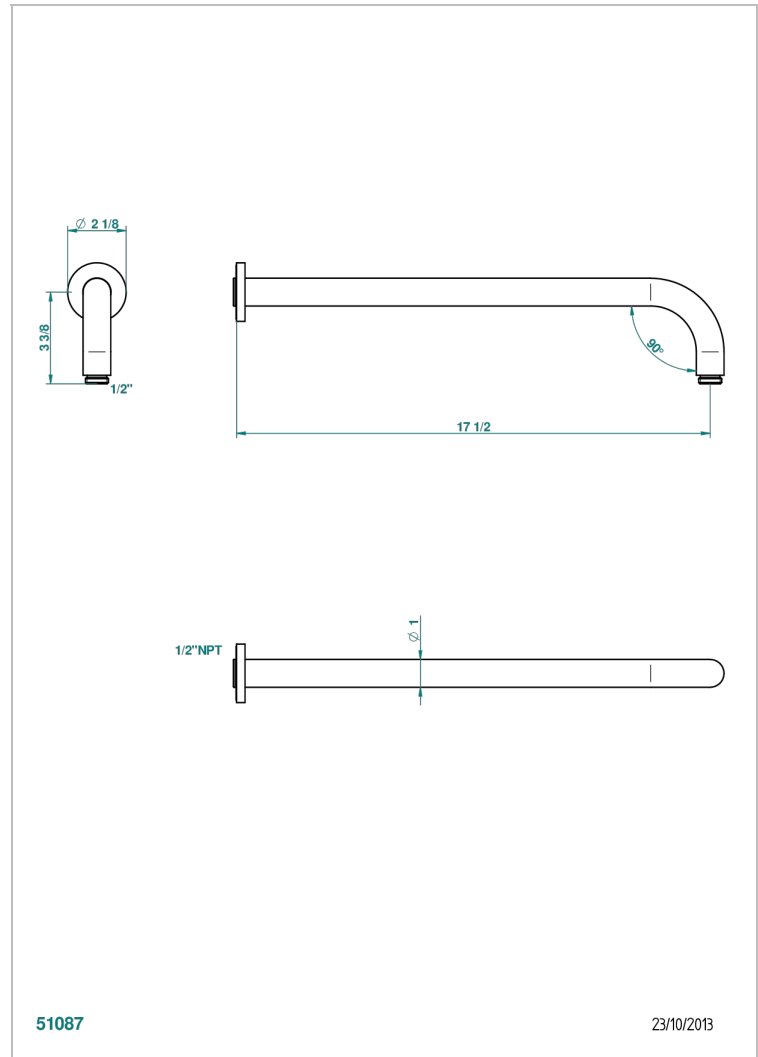

# SPIRIT WITH LEVER HANDLES

G58-84L/US

Horizontal shower arm, 90°, lg: 17"

THG<sup>®</sup>  
PARIS

## CHARACTERISTIC

- Spirit with lever handles
- Horizontal shower arm, 90°, lg: 17"