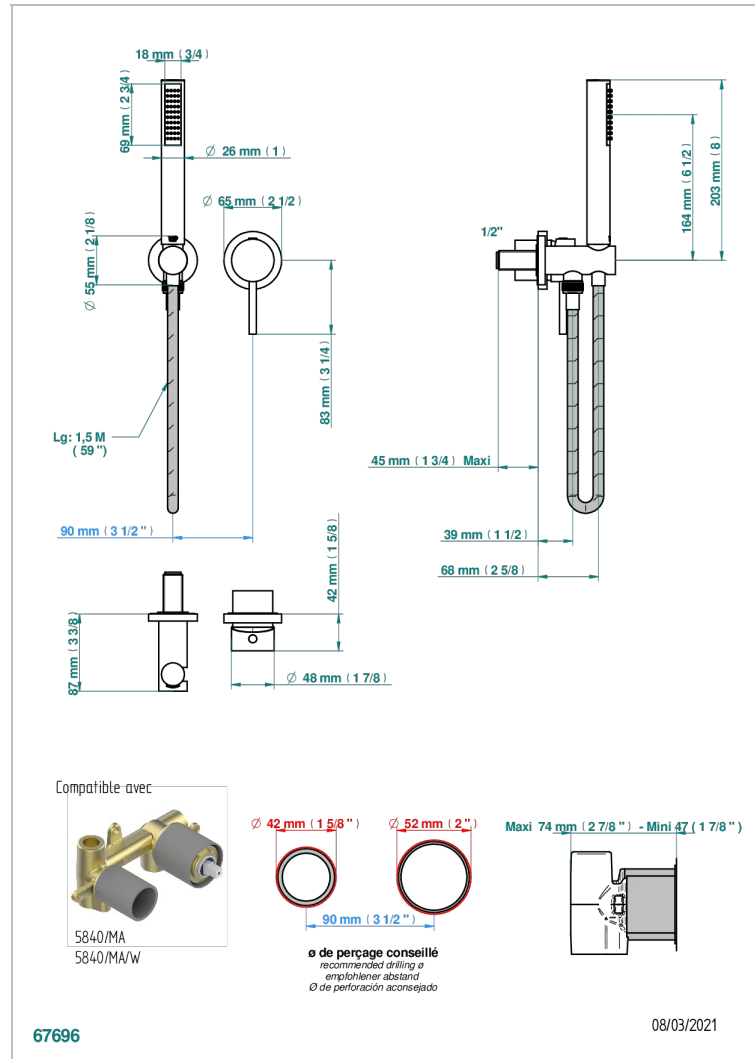

# NANO WITH LEVER

G5B-6561B

Trim only for wall mixer with complete handshower on hook

## CHARACTERISTIC

- Nano with lever
- Trim only for wall mixer with complete handshower on hook

## RELATED SKU'S

- Ref. G00-5840/MA Rough parts for concealed wall-mounted mixer with 1/2" outlet