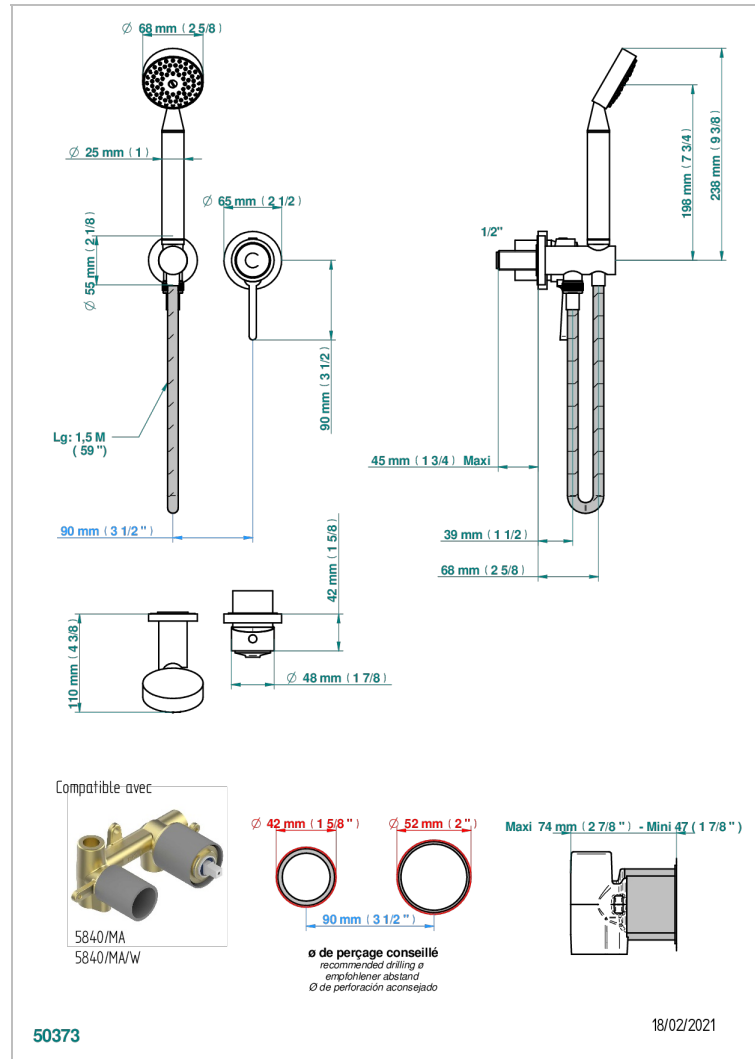

SPIRIT

G69-6561B

Trim only for wall mixer with complete handshower on hook

CHARACTERISTIC

- Spirit
- Trim only for wall mixer with complete handshower on hook

TECHNICAL SPECS

- Recommandé : 3 bars (max. 5 bars) - Advised : 43,5 psi (max. 72 psi)
- 9,5 l/min à 3 bars (2.5 gpm at 43.5 psi)

RELATED SKU'S

- Ref. G00-5840/MA Rough parts for concealed wall-mounted mixer with 1/2" outlet

AVAILABLE FINITIONS

Antique nickel - H28
Blush PVD - H62
Brass color PVD - H49
Brown bronze color PVD - F33
Gold color PVD - H52
Graphite PVD - H64