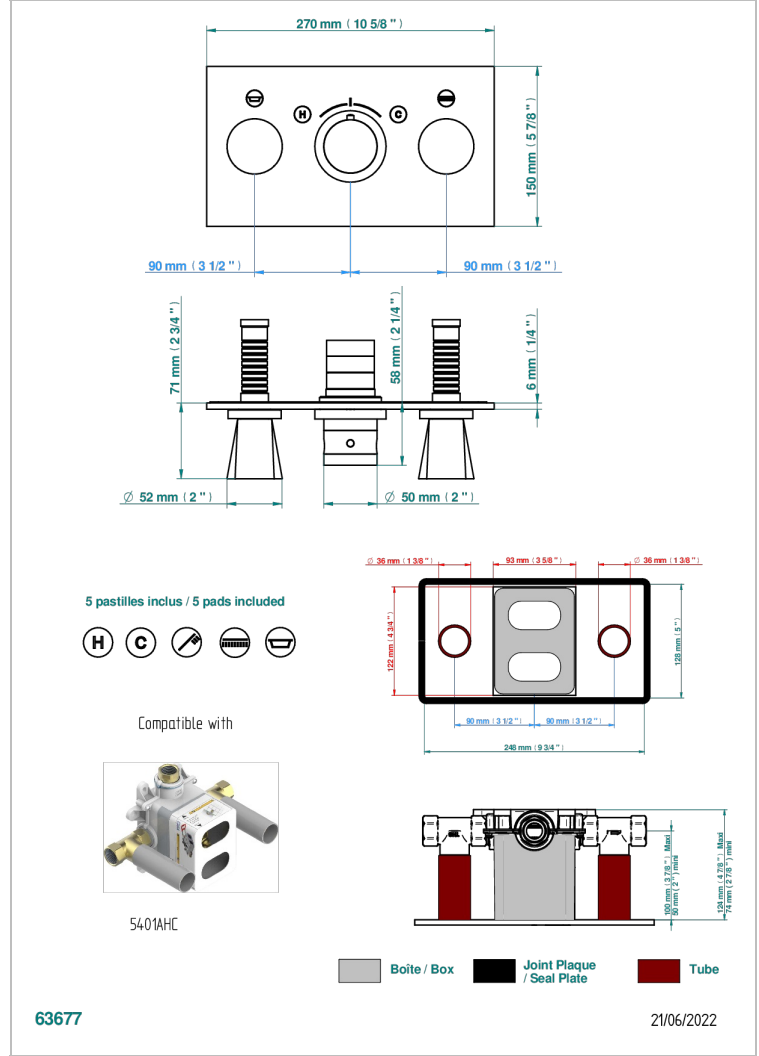

METAMORPHOSE

G6A-5401BEH

THG
PARIS

Trim for thermostatic mixer with 2 valves item to be installed horizontal . to adapt on 5 401AHC or 5 401AHM

CHARACTERISTIC

- Métamorphose
- Trim for thermostatic mixer with 2 valves item to be installed horizontal . to adapt on 5 401AHC or 5 401AHM

RELATED SKU'S

- Ref. G00-5401AHC 3/4" THG thermostat, 60 l/mn with two valves with wax cartridge delivered with a built-in box, without trim - to be installed horizontal (for installation with cross handle)
- Ref. G00-5401AHM 3/4" THG thermostat, 60 l/mn with two valves with wax cartridge delivered with a built-in box, without trim - to be installed horizontal (for installation with lever handle)