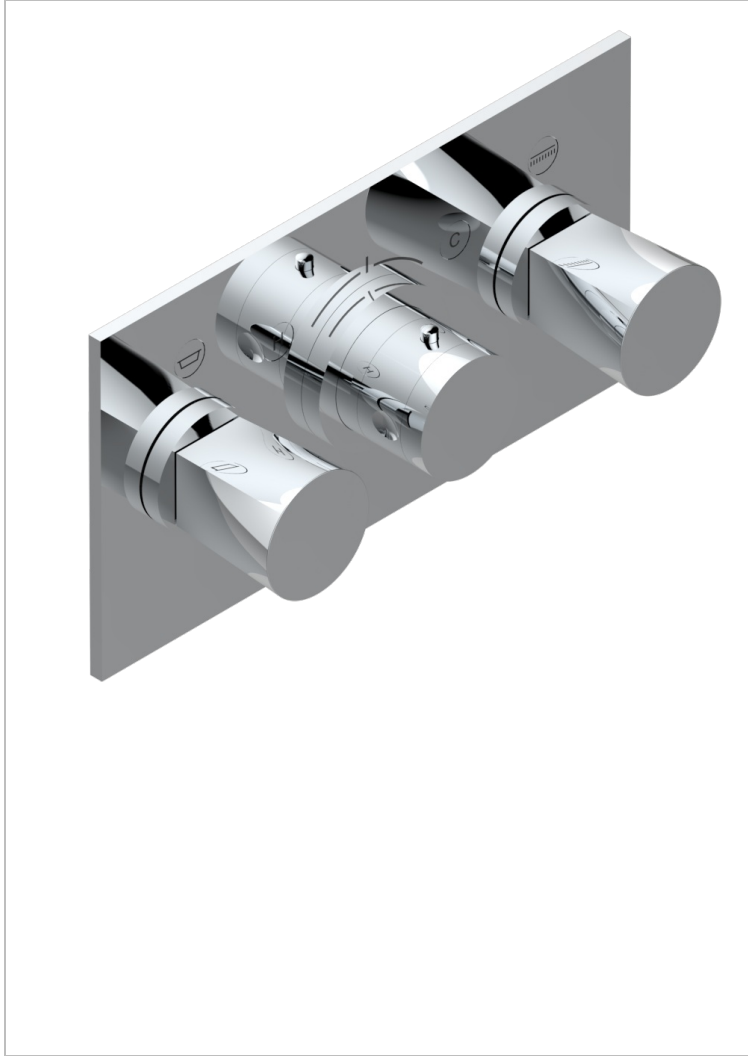

METAMORPHOSE

G6A-5401BEH

THG
PARIS

Trim for thermostatic mixer with 2 valves item to be installed horizontal . to adapt on 5 401AHC or 5 401AHM

CHARACTERISTIC

- Métamorphose
- Trim for thermostatic mixer with 2 valves item to be installed horizontal . to adapt on 5 401AHC or 5 401AHM

RELATED SKU'S

- Ref. G00-5401AHC 3/4" THG thermostat, 60 l/mn with two valves with wax cartridge delivered with a built-in box, without trim - to be installed horizontal (for installation with cross handle)
- Ref. G00-5401AHM 3/4" THG thermostat, 60 l/mn with two valves with wax cartridge delivered with a built-in box, without trim - to be installed horizontal (for installation with lever handle)