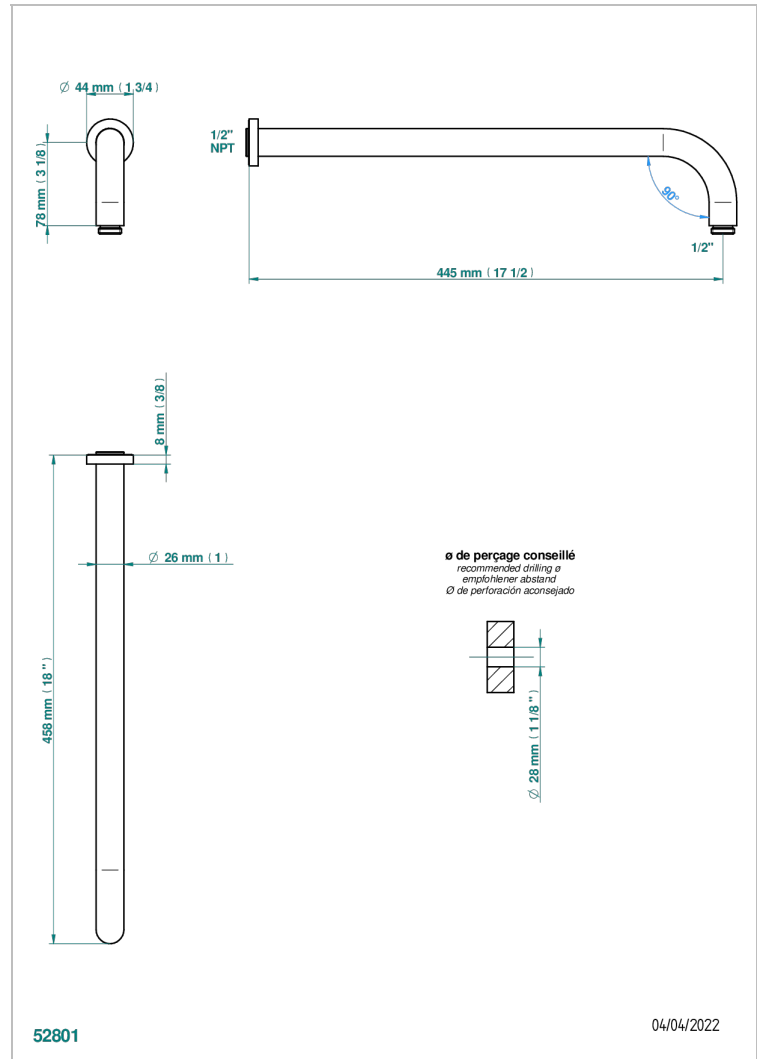

METAMORPHOSE

G6A-84L/US

Horizontal shower arm, 90°, lg: 17"

THG[®]
PARIS

CHARACTERISTIC

- Métamorphose
- Horizontal shower arm, 90°, lg: 17"

AVAILABLE FINITIONS

Blush PVD - H62
Brass color PVD - H49
Brown bronze color PVD - F33
Chrome polished - A02
Chrome polished / gold polished - G02
Copper antique matt, coated - H07