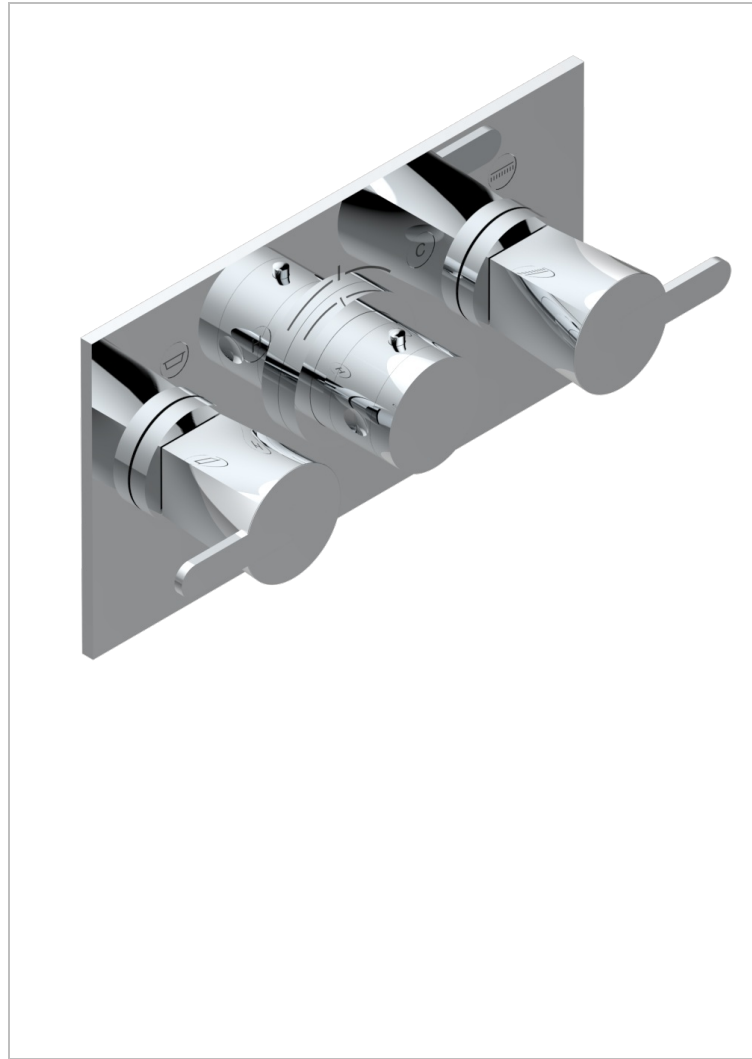

# METAMORPHOSE WITH LEVER

G6B-5401BEH

Trim for thermostatic mixer with 2 valves item to be installed horizontal . to adapt on 5 401AHC or 5 401AHM

## CHARACTERISTIC

- Métamorphose with lever
- Trim for thermostatic mixer with 2 valves item to be installed horizontal . to adapt on 5 401AHC or 5 401AHM

## RELATED SKU'S

- Ref. G00-5401AHC 3/4" THG thermostat, 60 l/mn with two valves with wax cartridge delivered with a built-in box, without trim - to be installed horizontal ( for installation with cross handle)
- Ref. G00-5401AHM 3/4" THG thermostat, 60 l/mn with two valves with wax cartridge delivered with a built-in box, without trim - to be installed horizontal ( for installation with lever handle)