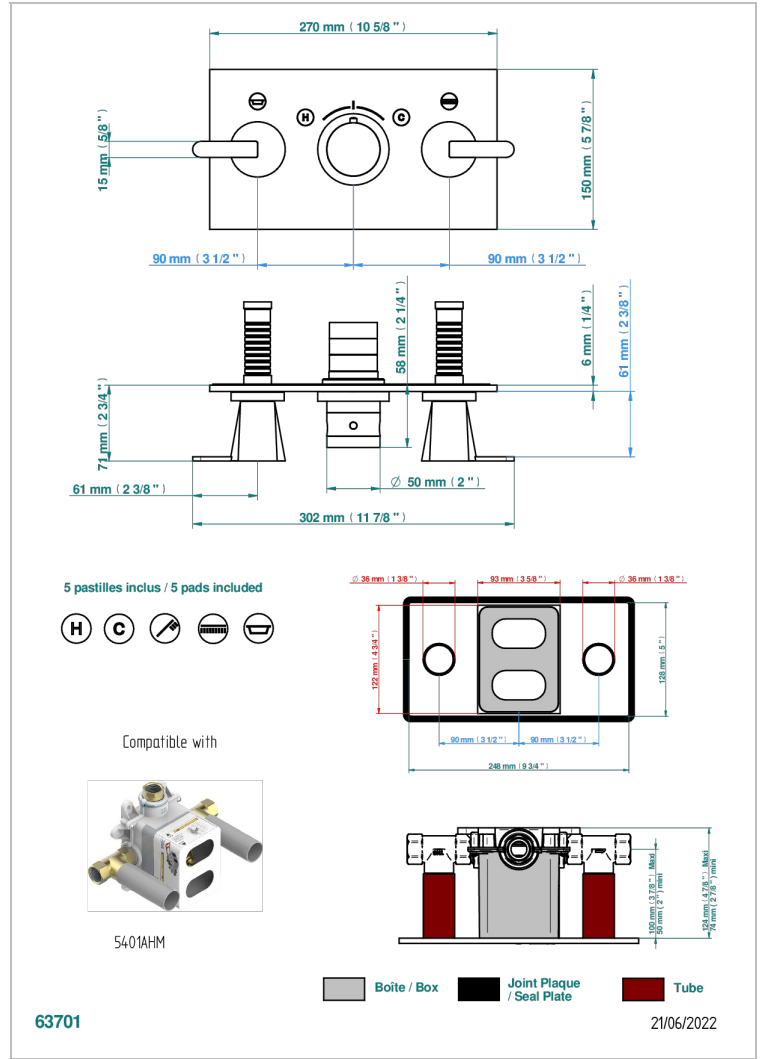

# METAMORPHOSE WITH LEVER

G6B-5401BEH

Trim for thermostatic mixer with 2 valves item to be installed horizontal . to adapt on 5 401AHC or 5 401AHM

## CHARACTERISTIC

- Métamorphose with lever
- Trim for thermostatic mixer with 2 valves item to be installed horizontal . to adapt on 5 401AHC or 5 401AHM

## RELATED SKU'S

- Ref. G00-5401AHC 3/4" THG thermostat, 60 l/mn with two valves with wax cartridge delivered with a built-in box, without trim - to be installed horizontal ( for installation with cross handle)
- Ref. G00-5401AHM 3/4" THG thermostat, 60 l/mn with two valves with wax cartridge delivered with a built-in box, without trim - to be installed horizontal ( for installation with lever handle)