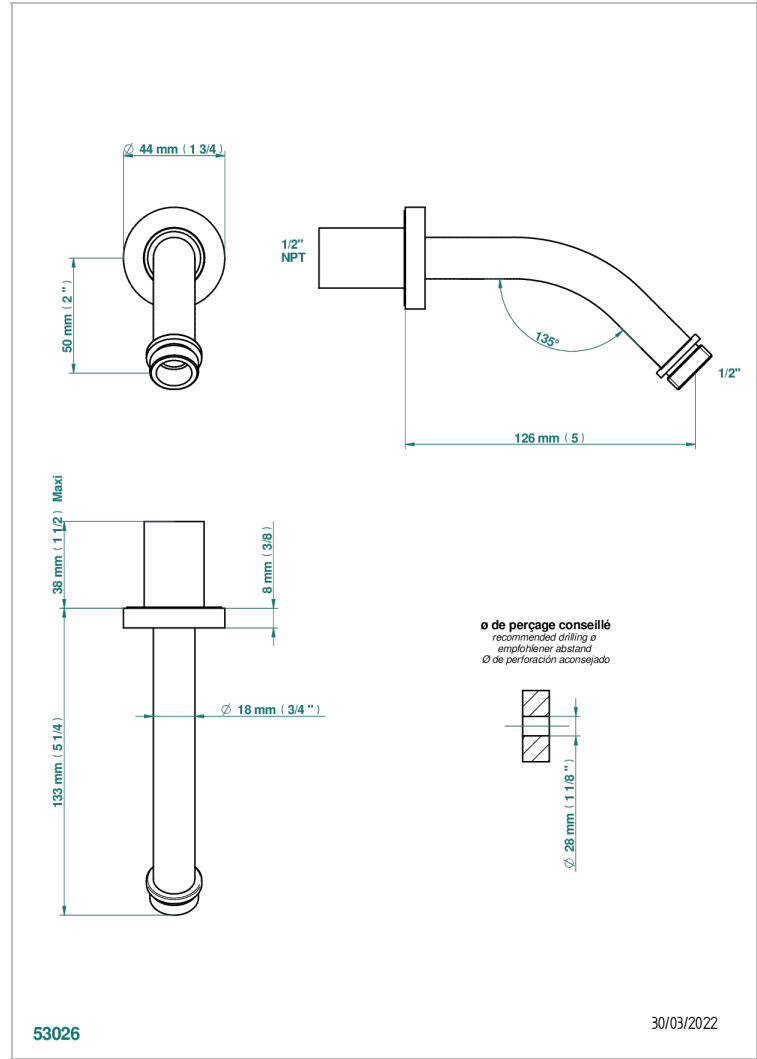

METAMORPHOSE WITH LEVER HANDLES

G6B-82/US

Horizontal shower arm, 45°, lg: 4" 3/4

CHARACTERISTIC

- Métamorphose with lever handles
- Horizontal shower arm, 45°, lg: 4" 3/4

AVAILABLE FINITIONS

Blush PVD - H62
Brass color PVD - H49
Brown bronze color PVD - F33
Chrome polished - A02
Chrome polished / gold polished - G02
Copper antique matt, coated - H07

Matt nickel (American satin) - C01
Matt nickel color PVD - H56
Nickel antique / Sovereign - H28
Nickel color PVD - H55
Nickel polished - B01
Silver polished, antique - H03

Soft gold - F30
Soft matt gold - F31
Umber PVD - H66