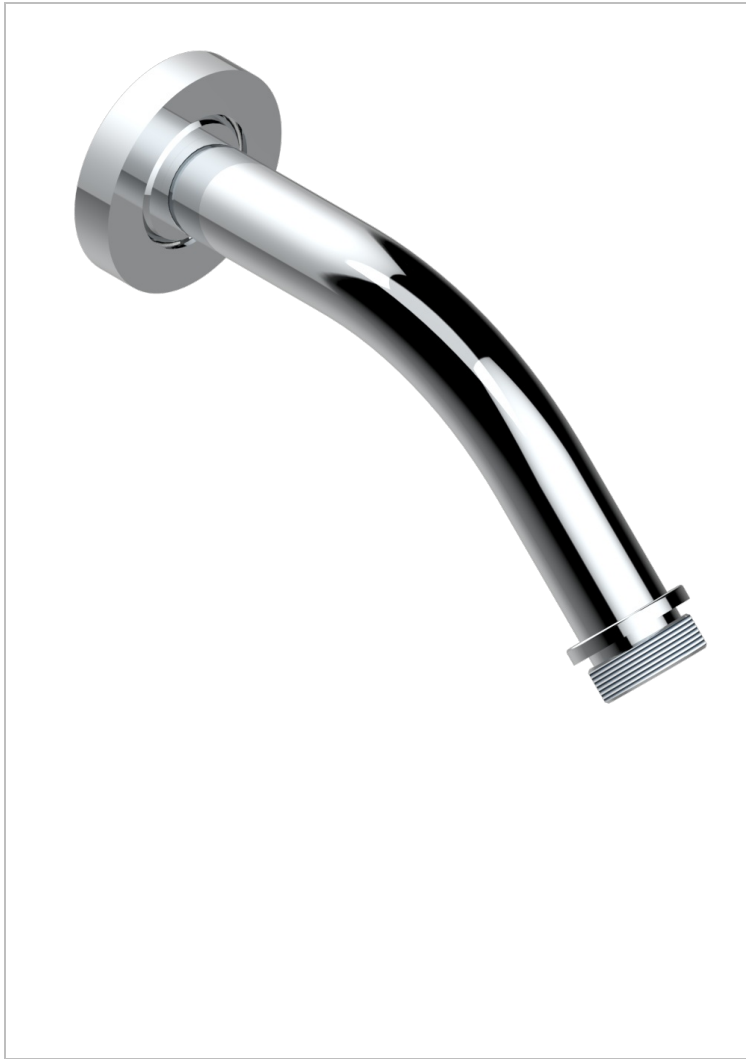

METAMORPHOSE WITH LEVER HANDLES

G6B-82/US

Horizontal shower arm, 45°, lg: 4" 3/4

CHARACTERISTIC

- Métamorphose with lever handles
- Horizontal shower arm, 45°, lg: 4" 3/4

AVAILABLE FINITIONS

Blush PVD - H62
Brass color PVD - H49
Brown bronze color PVD - F33
Chrome polished - A02
Chrome polished / gold polished - G02
Copper antique matt, coated - H07

Gold color PVD - H52
Gold mat - F07
Gold polished - F01
Graphite PVD - H64
Light coated bronze - D01
Matt Umber PVD - H67

Matt blush PVD - H60
Matt brass color PVD - H50
Matt brown bronze color PVD - F34
Matt chrome (American satin) - C02
Matt gold color PVD - H53
Matt graphite PVD - H65

Matt nickel (American satin) - C01
Matt nickel color PVD - H56
Nickel antique / Sovereign - H28
Nickel color PVD - H55
Nickel polished - B01
Silver polished, antique - H03

Soft gold - F30
Soft matt gold - F31
Umber PVD - H66