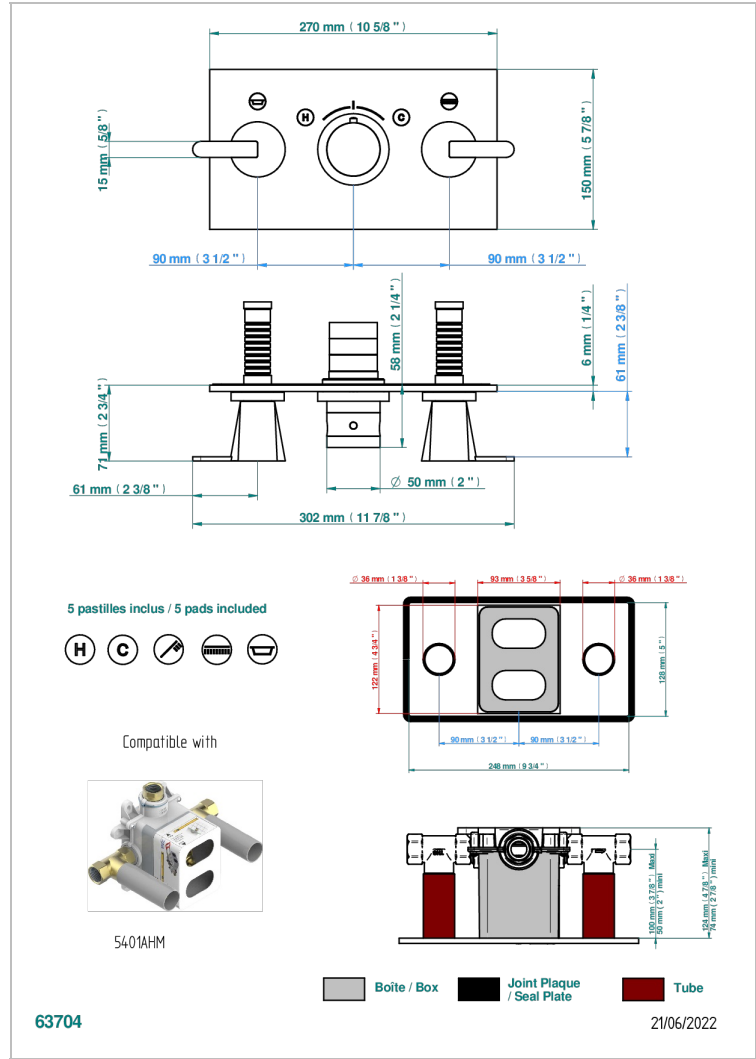

METAMORPHOSE, BLACK CERAMIC

G6D-5401BEH

Trim for thermostatic mixer with 2 valves item to be installed horizontal . to adapt on 5 401AHC or 5 401AHM

CHARACTERISTIC

- Métamorphose, black ceramic
- Trim for thermostatic mixer with 2 valves item to be installed horizontal . to adapt on 5 401AHC or 5 401AHM

RELATED SKU'S

- Ref. G00-5401AHC 3/4" THG thermostat, 60 l/mn with two valves with wax cartridge delivered with a built-in box, without trim - to be installed horizontal (for installation with cross handle)
- Ref. G00-5401AHM 3/4" THG thermostat, 60 l/mn with two valves with wax cartridge delivered with a built-in box, without trim - to be installed horizontal (for installation with lever handle)