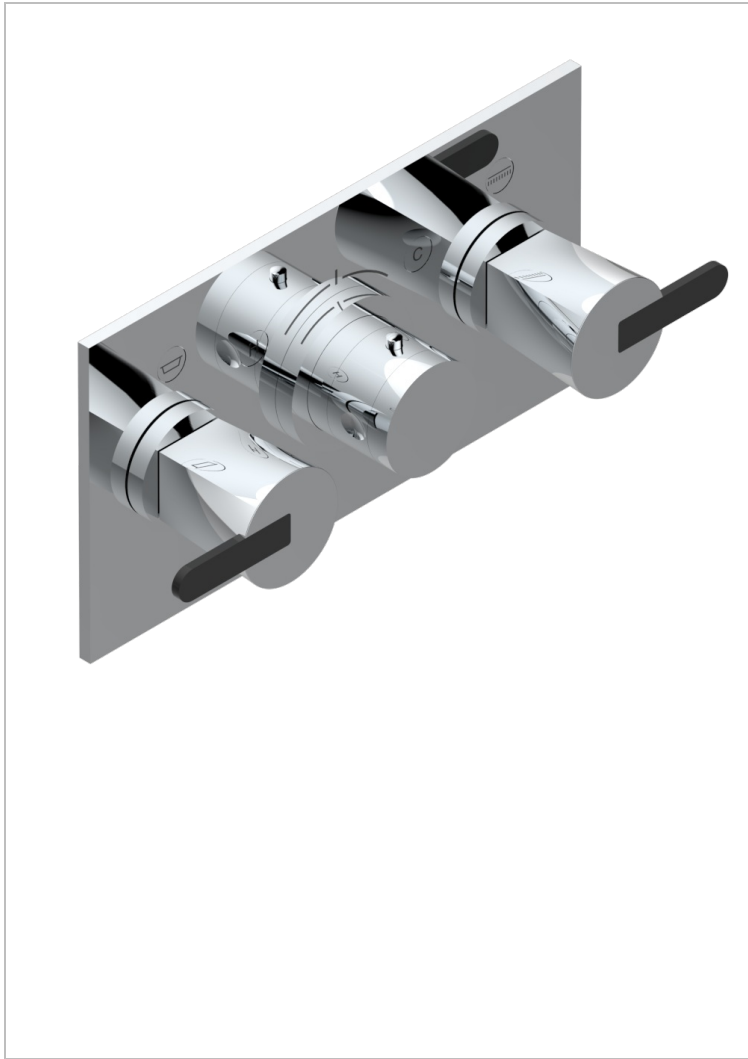

METAMORPHOSE, BLACK CERAMIC

G6D-5401BEH

Trim for thermostatic mixer with 2 valves item to be installed horizontal . to adapt on 5 401AHC or 5 401AHM

CHARACTERISTIC

- Métamorphose, black ceramic
- Trim for thermostatic mixer with 2 valves item to be installed horizontal . to adapt on 5 401AHC or 5 401AHM

RELATED SKU'S

- Ref. G00-5401AHC 3/4" THG thermostat, 60 l/mn with two valves with wax cartridge delivered with a built-in box, without trim - to be installed horizontal (for installation with cross handle)
- Ref. G00-5401AHM 3/4" THG thermostat, 60 l/mn with two valves with wax cartridge delivered with a built-in box, without trim - to be installed horizontal (for installation with lever handle)