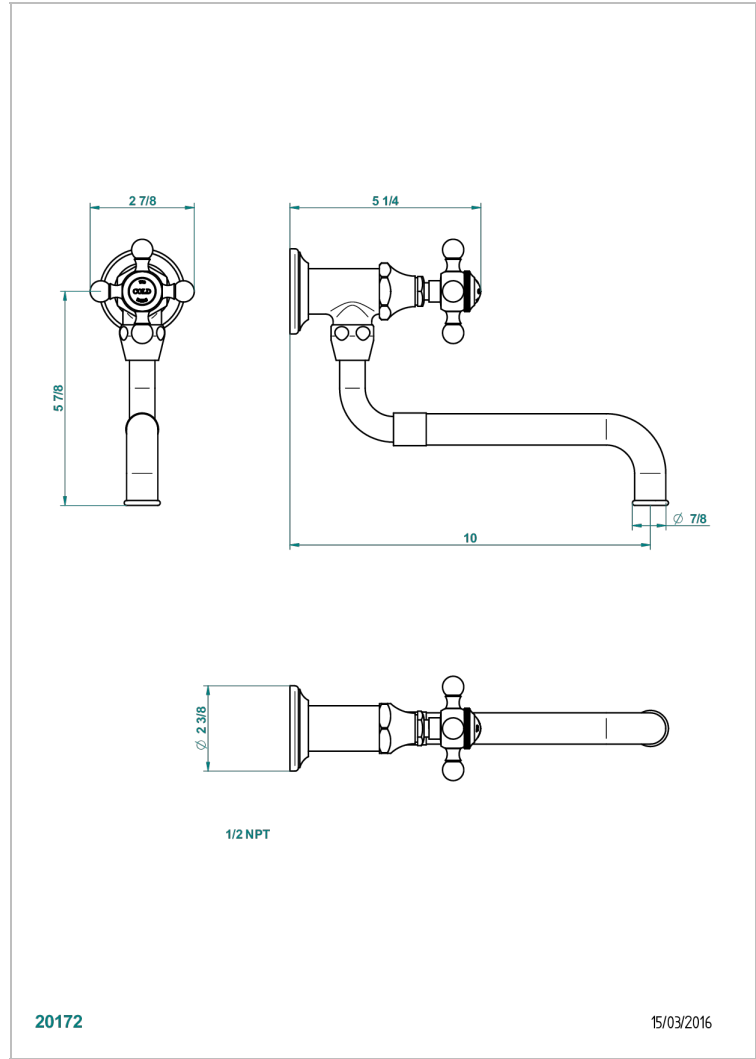

# 1900 KITCHEN

G76-4410/US

Pot filler

THG<sup>®</sup>  
PARIS

## CHARACTERISTIC

- 1900 Kitchen
- Pot filler