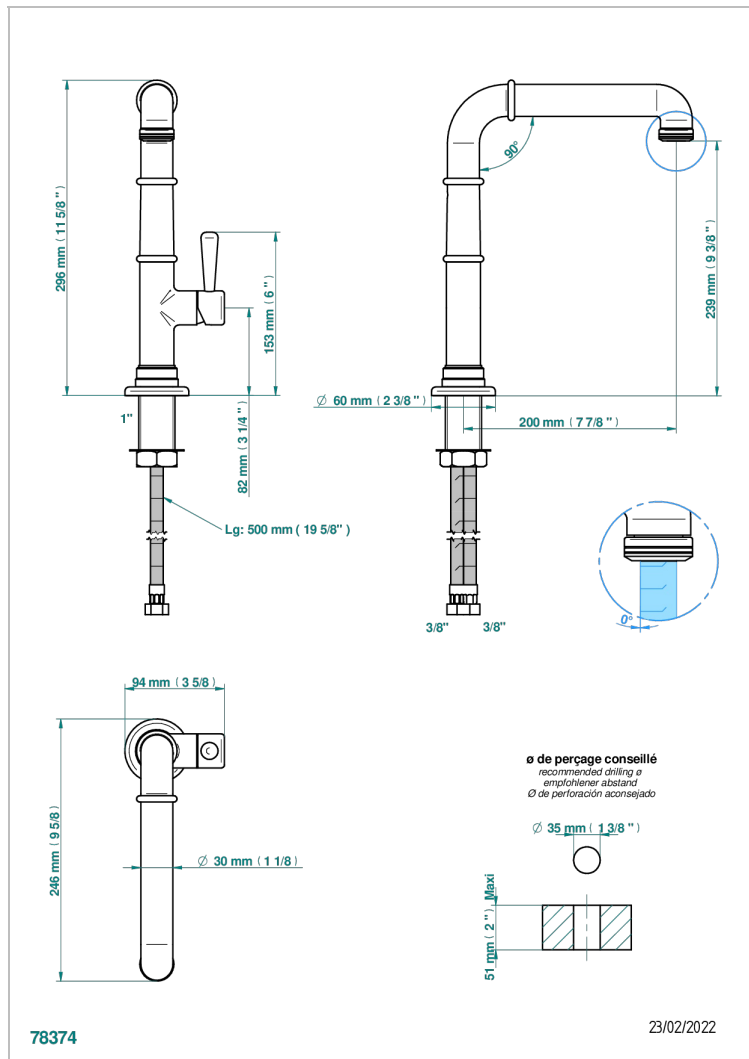

BEAUBOURG WITH LEVER HANDLES

G7B-6506H/US

Bar faucet

CHARACTERISTIC

- Beaubourg with lever handles
- Bar faucet

AVAILABLE FINITIONS

Blush PVD - H62
Brass color PVD - H49
Brown bronze color PVD - F33
Chrome polished - A02
Chrome polished / gold polished - G02
Copper antique matt, coated - H07