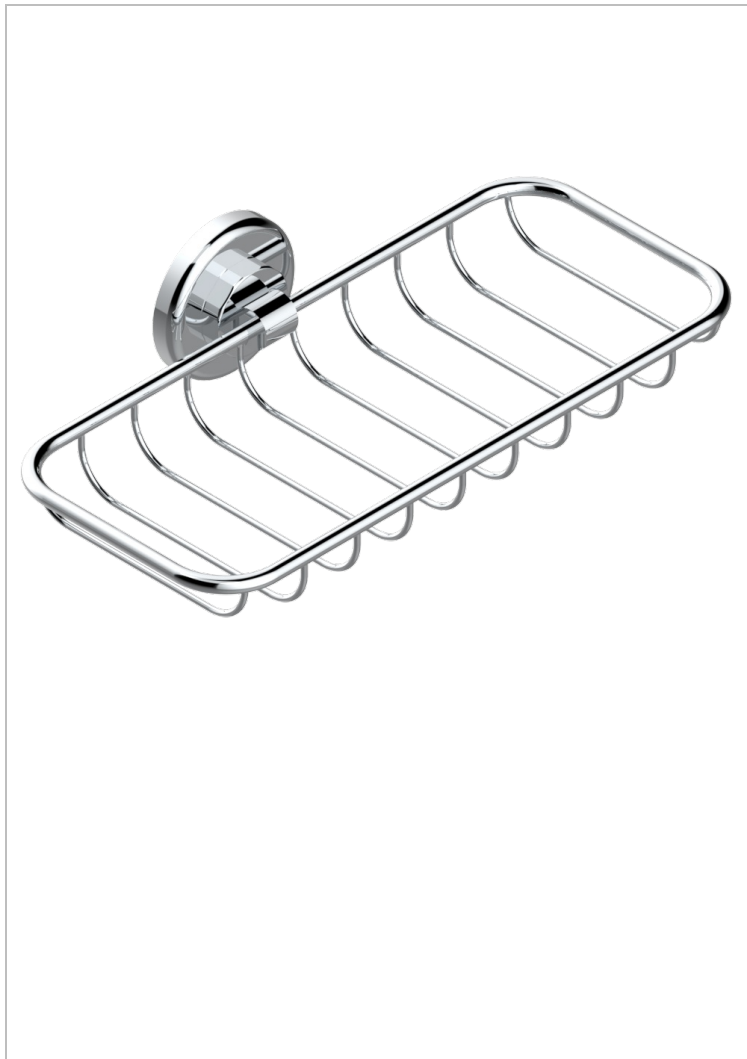

# SAINT-GERMAIN WITH LEVER HANDLES

G7D-620A

Soap basket, wall mounted 10" x 4"3/8

THG<sup>®</sup>  
PARIS

## CHARACTERISTIC

- Saint-germain with lever handles
- Soap basket, wall mounted 10" x 4"3/8