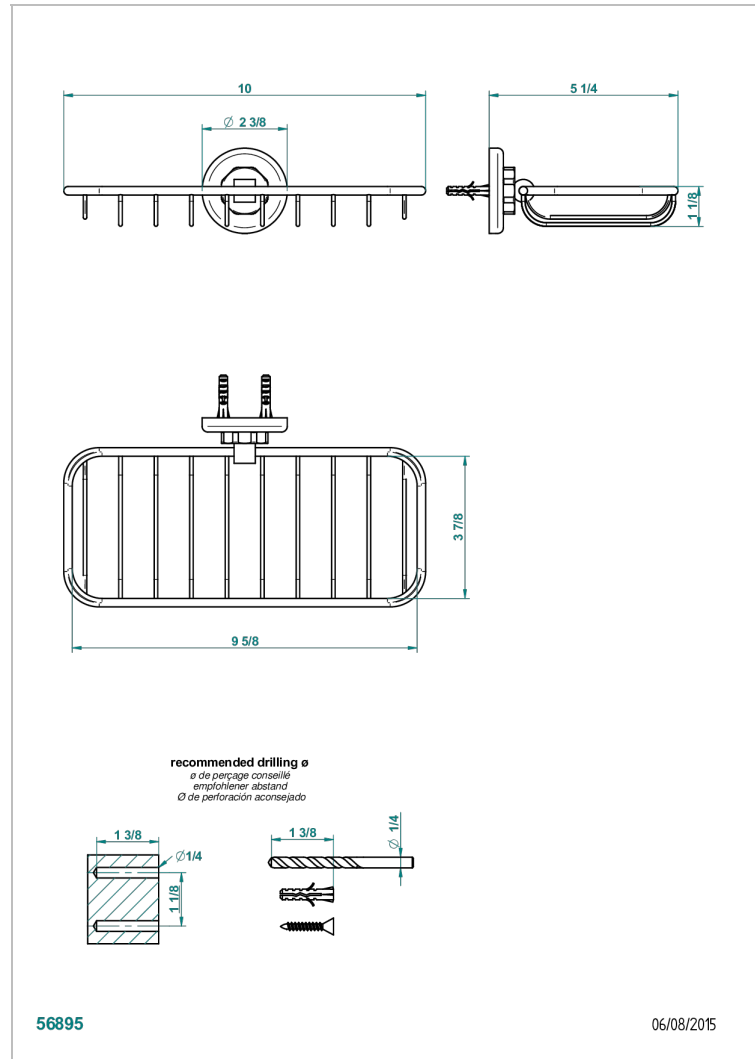

# SAINT-GERMAIN WITH LEVER HANDLES

G7D-620A

Soap basket, wall mounted 10" x 4"3/8

THG<sup>®</sup>  
PARIS

## CHARACTERISTIC

- Saint-germain with lever handles
- Soap basket, wall mounted 10" x 4"3/8