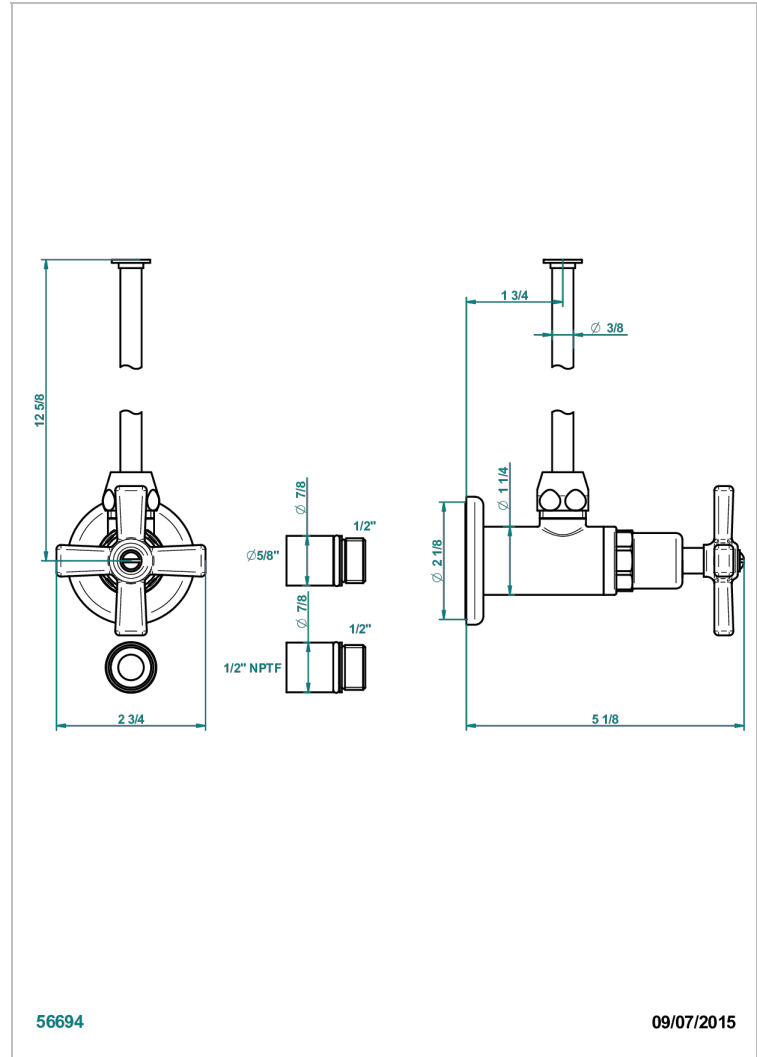

CLUB SAINT-GERMAIN

G7H-181/SWC

Angle supply valve with 3/8" adaptor set for toilet

THG[®]
PARIS

56694

09/07/2015

CHARACTERISTIC

- Club Saint-Germain
- Angle supply valve with 3/8" adaptor set for toilet